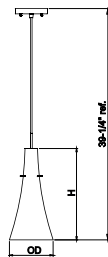

### LED Type, Dimmable

Model	Input Voltage	Finish	Shade	Dimension (OD X H/H1)	Lamp	Energy Star
P118-1-62	120V	Satin Nickel	Opal Glass	8.0" x 19.0" x 6.0'	9W LED Bulb or 13W GU24 CFL	---

Note: H1- Hanging Cable Length