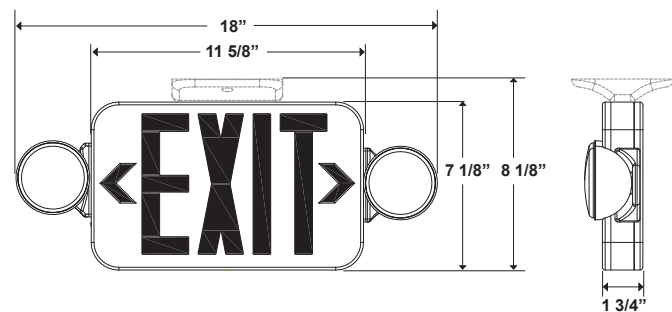

EX-RW

EX-GW

EXC-RW

EXC-GW

EMERGENCY EXIT SERIES

ORDERING INFORMATION:

PRODUCT IMAGE	ORDER NUMBER	MODEL	DESCRIPTION	FINISH	PERFORMANCE
	14101486	EX-RW	Exit, Thermoplastic, Red Letters, NiCad Battery, White	White	1.78W (120V) 1.88W (277V)
	103369	EX-RWRC	Exit, Thermoplastic, Red Letters, White, Remote Head Capable	White	1.78W (120V) 1.88W (277V)
	14101487	EX-GW	Exit, Thermoplastic, Green Letters, NiCad Battery, White	White	1.49W (120V) 1.57 (277V)
	103368	EX-GWRC	Exit, Thermoplastic, Green Letters, White, Remote Head Capable	White	1.49W (120V) 1.57 (277V)
	14101488	EXC-RW	Exit & Emergency Combo, Thermoplastic, Red Letters, NiCad Battery, White	White	4.2W (120V) 3.2W (277V)
	103370	EXC-RWRC	Exit & Emergency Combo, Thermoplastic, Red Letters, White, remote Head Capable	White	4.2W (120V) 3.2W (277V)
	14101489	EXC-GW	Exit & Emergency Combo, Thermoplastic, Green Letters, NiCad Battery, White	White	3.22W (120V) 3.18W (277V)
	103371	EXC-GWRC	Exit & Emergency Combo, Thermoplastic, Green Letters, White, remote Head Capable	White	3.22W (120V) 3.18W (277V)