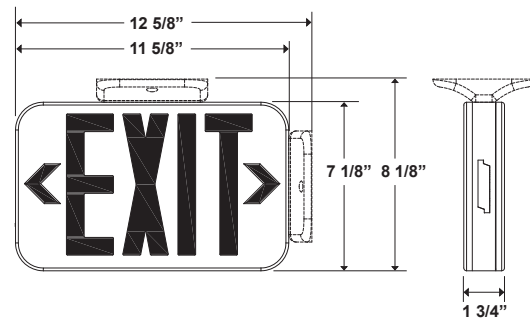

EX-RW

EX-GW

EXC-RW

EXC-GW

EMERGENCY EXIT SERIES

ORDERING INFORMATION:

PRODUCT IMAGE	ORDER NUMBER	MODEL	DESCRIPTION	FINISH	PERFORMANCE
	14101486	EX-RW	Exit, Thermoplastic, Red Letters, NiCad Battery, White	White	1.78W (120V) 1.88W (277V)
	103369	EX-RWRC	Exit, Thermoplastic, Red Letters, White, Remote Head Capable	White	1.78W (120V) 1.88W (277V)
	14101487	EX-GW	Exit, Thermoplastic, Green Letters, NiCad Battery, White	White	1.49W (120V) 1.57 (277V)
	103368	EX-GWRC	Exit, Thermoplastic, Green Letters, White, Remote Head Capable	White	1.49W (120V) 1.57 (277V)
	14101488	EXC-RW	Exit & Emergency Combo, Thermoplastic, Red Letters, NiCad Battery, White	White	4.2W (120V) 3.2W (277V)
	103370	EXC-RWRC	Exit & Emergency Combo, Thermoplastic, Red Letters, White, remote Head Capable	White	4.2W (120V) 3.2W (277V)
	14101489	EXC-GW	Exit & Emergency Combo, Thermoplastic, Green Letters, NiCad Battery, White	White	3.22W (120V) 3.18W (277V)
	103371	EXC-GWRC	Exit & Emergency Combo, Thermoplastic, Green Letters, White, remote Head Capable	White	3.22W (120V) 3.18W (277V)