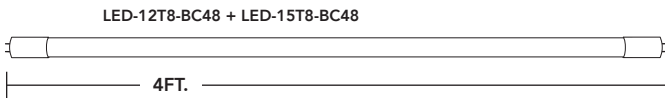

T8 RETROFITS BALLAST COMPATIBLE - TYPE A

PART NUMBER BUILDER

MFR	WATTAGE	PRODUCT	CCT	TECHNOLOGY	LENGTH (IN)	GENERATION
LED		T8		BC		G3
	8		830=3000K/85CRI		24	
	10		835=3500K/85CRI		36	
	12		840=4000K/85CRI		48	
	15		850=5000K/85CRI			

ORDERING EXAMPLE
LED-8T8-840BC24-G3

ORDERING GUIDE

PART #	UPC	REPLACES	WATTAGE	LUMENS	CCT (K)	BASE	LENGTH	QUICK SHIP	DLC CODES
LED-8T8-830BC24-G3	844006022693	17W	9W	1200	3000K	G13	2 FT		PL9DP9FQEFFO
LED-8T8-835BC24-G3	844006022709	17W	9W	1200	3500K	G13	2 FT		PL15QXQ2UMX6
LED-8T8-840BC24-G3	844006022716	17W	9W	1250	4000K	G13	2 FT		PL519N6JTCVG
LED-8T8-850BC24-G3	844006022723	17W	9W	1250	5000K	G13	2 FT		PL65VJ7NJ6GQ
LED-10T8-830BC36-G3	844006022730	25W	12W	1400	3000K	G13	3FT		PLA9Y3Y08XFY
LED-10T8-835BC36-G3	844006022747	25W	12W	1400	3500K	G13	3FT		PL8JRJFVHALI
LED-10T8-840BC36-G3	844006022754	25W	12W	1450	4000K	G13	3 FT		PLLR74HFO95I
LED-10T8-850BC36-G3	844006022761	25W	12W	1450	5000K	G13	3 FT		PL8R3A1NWRTN
LED-12T8-830BC48-G3	844006022778	32W	12W	1700	3000K	G13	3 FT		PLKUL294MB91
LED-12T8-835BC48-G3	844006022785	32W	12W	1700	3500K	G13	4 FT		PLI9KNB3HRNT
LED-12T8-840BC48-G3	844006022792	32W	12W	1800	4000K	G13	4 FT		PLN50W07F46C
LED-12T8-850BC48-G3	844006022808	32W	12W	1800	5000K	G13	4 FT		PLW1F5QEFND6
LED-15T8-830BC48-G3	844006022815	32W	15W	2100	3000K	G13	4 FT		PL50S3FM53H0
LED-15T8-835BC48-G3	844006022822	32W	15W	2100	3500K	G13	4 FT		PLUJ6IF5L4XZ
LED-15T8-840BC48-G3	844006022839	32W	15W	2200	4000K	G13	4 FT		PLCRRD4O4E24
LED-15T8-850BC48-G3	844006023846	32W	15W	2200	5000K	G13	4 FT		PLH23JURYC5OZ
LED-15U6-830BC-G3	844006024239	32W	15W	2100	3000K	2G13	2 FT		PLJTB9L35ADD
LED-15U6-835BC-G3	844006024246	32W	15W	2100	3500K	2G13	2 FT		PLEAE3AEWZW2
LED-15U6-840BC-G3	844006024253	32W	15W	2200	4000K	2G13	2 FT		PLDBBRUIE7G8
LED-15U6-850BC-G3	844006024260	32W	15W	2200	5000K	2G13	2 FT		PLY5N8W9E7PF