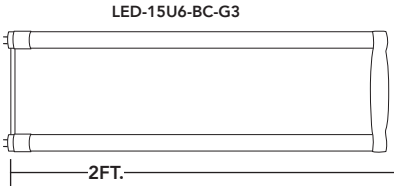

T8 RETROFITS BALLAST COMPATIBLE - TYPE A

PART NUMBER BUILDER

MFR	WATTAGE	PRODUCT	CCT	TECHNOLOGY	LENGTH (IN)	GENERATION
LED		T8		BC		G3
	8		830=3000K/85CRI		24	
	10		835=3500K/85CRI		36	
	12		840=4000K/85CRI		48	
	15		850=5000K/85CRI			

ORDERING EXAMPLE
LED-8T8-840BC24-G3

ORDERING GUIDE

PART #	UPC	REPLACES	WATTAGE	LUMENS	CCT (K)	BASE	LENGTH	QUICK SHIP	DLC CODES
LED-8T8-830BC24-G3	844006022693	17W	9W	1200	3000K	G13	2 FT		PL9DP9FQEFFO
LED-8T8-835BC24-G3	844006022709	17W	9W	1200	3500K	G13	2 FT		PL15QXQ2UMX6
LED-8T8-840BC24-G3	844006022716	17W	9W	1250	4000K	G13	2 FT		PL519N6JTCVG
LED-8T8-850BC24-G3	844006022723	17W	9W	1250	5000K	G13	2 FT		PL65VJ7NJ6GQ
LED-10T8-830BC36-G3	844006022730	25W	12W	1400	3000K	G13	3FT		PLA9Y3Y08XFY
LED-10T8-835BC36-G3	844006022747	25W	12W	1400	3500K	G13	3FT		PL8JRJFVHALI
LED-10T8-840BC36-G3	844006022754	25W	12W	1450	4000K	G13	3 FT		PLLR74HFO95I
LED-10T8-850BC36-G3	844006022761	25W	12W	1450	5000K	G13	3 FT		PL8R3A1NWRTN
LED-12T8-830BC48-G3	844006022778	32W	12W	1700	3000K	G13	3 FT		PLKUL294MB91
LED-12T8-835BC48-G3	844006022785	32W	12W	1700	3500K	G13	4 FT		PLI9KNB3HRNT
LED-12T8-840BC48-G3	844006022792	32W	12W	1800	4000K	G13	4 FT		PLN50W07F46C
LED-12T8-850BC48-G3	844006022808	32W	12W	1800	5000K	G13	4 FT		PLW1F5QEFND6
LED-15T8-830BC48-G3	844006022815	32W	15W	2100	3000K	G13	4 FT		PL50S3FM53H0
LED-15T8-835BC48-G3	844006022822	32W	15W	2100	3500K	G13	4 FT		PLUJ6IF5L4XZ
LED-15T8-840BC48-G3	844006022839	32W	15W	2200	4000K	G13	4 FT		PLCRRD4O4E24
LED-15T8-850BC48-G3	844006023846	32W	15W	2200	5000K	G13	4 FT		PLH23JURYC5OZ
LED-15U6-830BC-G3	844006024239	32W	15W	2100	3000K	2G13	2 FT		PLJTB9L35ADD
LED-15U6-835BC-G3	844006024246	32W	15W	2100	3500K	2G13	2 FT		PLEAE3AEWZW2
LED-15U6-840BC-G3	844006024253	32W	15W	2200	4000K	2G13	2 FT		PLDBBRUIE7G8
LED-15U6-850BC-G3	844006024260	32W	15W	2200	5000K	2G13	2 FT		PLY5N8W9E7PF