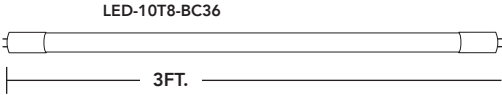

T8 RETROFITS BALLAST COMPATIBLE - TYPE A

PART NUMBER BUILDER

MFR	WATTAGE	PRODUCT	CCT	TECHNOLOGY	LENGTH (IN)	GENERATION
LED		T8		BC		G3
	8		830=3000K/85CRI		24	
	10		835=3500K/85CRI		36	
	12		840=4000K/85CRI		48	
	15		850=5000K/85CRI			

ORDERING EXAMPLE
LED-8T8-840BC24-G3

ORDERING GUIDE

PART #	UPC	REPLACES	WATTAGE	LUMENS	CCT (K)	BASE	LENGTH	QUICK SHIP	DLC CODES
LED-8T8-830BC24-G3	844006022693	17W	9W	1200	3000K	G13	2 FT		PL9DP9FQEFFO
LED-8T8-835BC24-G3	844006022709	17W	9W	1200	3500K	G13	2 FT		PL15QXQ2UMX6
LED-8T8-840BC24-G3	844006022716	17W	9W	1250	4000K	G13	2 FT		PL519N6JTCVG
LED-8T8-850BC24-G3	844006022723	17W	9W	1250	5000K	G13	2 FT		PL65VJ7NJ6GQ
LED-10T8-830BC36-G3	844006022730	25W	12W	1400	3000K	G13	3FT		PLA9Y3Y08XFY
LED-10T8-835BC36-G3	844006022747	25W	12W	1400	3500K	G13	3FT		PL8JRJFVHALI
LED-10T8-840BC36-G3	844006022754	25W	12W	1450	4000K	G13	3 FT		PLLR74HFO95I
LED-10T8-850BC36-G3	844006022761	25W	12W	1450	5000K	G13	3 FT		PL8R3A1NWRTN
LED-12T8-830BC48-G3	844006022778	32W	12W	1700	3000K	G13	3 FT		PLKUL294MB91
LED-12T8-835BC48-G3	844006022785	32W	12W	1700	3500K	G13	4 FT		PLI9KNB3HRNT
LED-12T8-840BC48-G3	844006022792	32W	12W	1800	4000K	G13	4 FT		PLN50W07F46C
LED-12T8-850BC48-G3	844006022808	32W	12W	1800	5000K	G13	4 FT		PLW1F5QEFND6
LED-15T8-830BC48-G3	844006022815	32W	15W	2100	3000K	G13	4 FT		PL50S3FM53H0
LED-15T8-835BC48-G3	844006022822	32W	15W	2100	3500K	G13	4 FT		PLUJ6IF5L4XZ
LED-15T8-840BC48-G3	844006022839	32W	15W	2200	4000K	G13	4 FT		PLCRRD4O4E24
LED-15T8-850BC48-G3	844006023846	32W	15W	2200	5000K	G13	4 FT		PLH23JURYC5OZ
LED-15U6-830BC-G3	844006024239	32W	15W	2100	3000K	2G13	2 FT		PLJTB9L35ADD
LED-15U6-835BC-G3	844006024246	32W	15W	2100	3500K	2G13	2 FT		PLEAE3AEWZW2
LED-15U6-840BC-G3	844006024253	32W	15W	2200	4000K	2G13	2 FT		PLDBBRUIE7G8
LED-15U6-850BC-G3	844006024260	32W	15W	2200	5000K	2G13	2 FT		PLY5N8W9E7PF