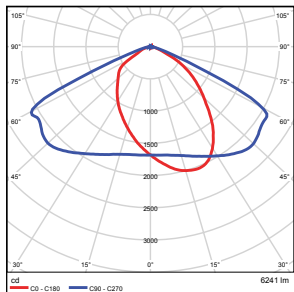

Vert. Spread: 80.7°
Horiz. Spread: 33.8°

29W - Type4

Illuminance at a Distance

Center Beam Ft.	Beam Width	Beam Area
3.0 ft	10.9 ft	12.3 ft
5.0 ft	22.1 ft	25.1 ft
10.0 ft	43.9 ft	49.0 ft
15.0 ft	65.7 ft	72.9 ft
20.0 ft	87.5 ft	96.8 ft
25.0 ft	109.3 ft	120.7 ft
30.0 ft	131.1 ft	144.6 ft

Vert. Spread: 117.6°
Horiz. Spread: 123.8°

29W - Type5

Illuminance at a Distance

Center Beam Ft.	Beam Width	Beam Area
3.0 ft	15.1 ft	14.5 ft
5.0 ft	30.2 ft	29.0 ft
10.0 ft	60.4 ft	58.0 ft
15.0 ft	90.6 ft	87.0 ft
20.0 ft	120.8 ft	116.0 ft
25.0 ft	151.0 ft	145.0 ft
30.0 ft	181.2 ft	174.0 ft

Vert. Spread: 113.0°
Horiz. Spread: 112.4°

50W - Type3

Illuminance at a Distance

Center Beam Ft.	Beam Width	Beam Area
3.0 ft	9.8 ft	4.7 ft
5.0 ft	19.6 ft	9.4 ft
10.0 ft	39.2 ft	18.8 ft
15.0 ft	58.8 ft	28.2 ft
20.0 ft	78.4 ft	37.6 ft
25.0 ft	98.0 ft	47.0 ft
30.0 ft	117.6 ft	56.4 ft