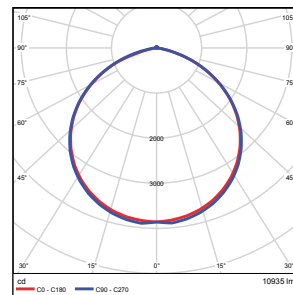

Vert. Spread: 125.1°
Horiz. Spread: 124.1°

75W - Type5

Illuminance at a Distance

Center Beam Ft.	Beam Width	Beam Area
3.0 ft	15.2 ft	15.3 ft
5.0 ft	30.4 ft	30.7 ft
10.0 ft	60.8 ft	61.4 ft
15.0 ft	91.2 ft	92.1 ft
20.0 ft	121.6 ft	122.8 ft
25.0 ft	152.0 ft	153.5 ft
30.0 ft	182.4 ft	184.2 ft

Vert. Spread: 113.1°
Horiz. Spread: 113.8°

PHOTOMETRICS CHART

100W - Type3

Illuminance at a Distance
Center Beam Ft. Beam Width

Height	Center Beam Ft.	Beam Width
5.0ft	12.4 ft	20.1 ft
10.0ft	31.0 ft	49.2 ft
15.0ft	47.5 ft	72.1 ft
20.0ft	63.0 ft	95.0 ft
25.0ft	79.5 ft	117.9 ft
30.0ft	96.0 ft	140.8 ft

Vert. Spread: 91.1°
Horiz. Spread: 127.1°

100W - Type4

Illuminance at a Distance
Center Beam Ft. Beam Width

Height	Center Beam Ft.	Beam Width
3.3ft	19.4 ft	31.1 ft
6.7ft	47.1 ft	74.5 ft
10.0ft	75.2 ft	118.9 ft
13.3ft	103.0 ft	163.3 ft
16.7ft	130.7 ft	207.7 ft
20.0ft	158.5 ft	252.1 ft

Vert. Spread: 101.7°
Horiz. Spread: 146.5°

100W - Type5

Illuminance at a Distance
Center Beam Ft. Beam Width

Height	Center Beam Ft.	Beam Width
5.0ft	15.4 ft	14.9 ft
10.0ft	30.8 ft	29.9 ft
15.0ft	46.2 ft	44.9 ft
20.0ft	61.6 ft	59.9 ft
25.0ft	77.0 ft	74.9 ft
30.0ft	92.4 ft	89.9 ft