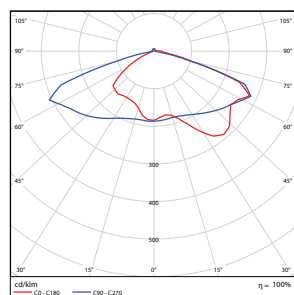

Vert. Spread: 85.0°
Horiz. Spread: 53.5°

75W - Type4

Illuminance at a Distance

Center Beam Ft.	Beam Width	Beam Area
3.0 ft	14.0 ft	12.4 ft
5.0 ft	28.0 ft	25.3 ft
10.0 ft	56.0 ft	50.6 ft
15.0 ft	84.0 ft	75.9 ft
20.0 ft	112.0 ft	101.2 ft
25.0 ft	140.0 ft	126.5 ft
30.0 ft	168.0 ft	151.8 ft

Vert. Spread: 125.1°
Horiz. Spread: 124.1°

75W - Type5

Illuminance at a Distance

Center Beam Ft.	Beam Width	Beam Area
3.0 ft	15.2 ft	15.3 ft
5.0 ft	30.4 ft	30.7 ft
10.0 ft	60.8 ft	61.4 ft
15.0 ft	91.2 ft	92.1 ft
20.0 ft	121.6 ft	122.8 ft
25.0 ft	152.0 ft	153.5 ft
30.0 ft	182.4 ft	184.2 ft

Vert. Spread: 113.1°
Horiz. Spread: 113.8°

PHOTOMETRICS CHART

100W - Type3

Illuminance at a Distance
Center Beam Ft. Beam Width

Height	Center Beam Ft.	Beam Width
5.0ft	12.4 ft	20.1 ft
10.0ft	31.0 ft	49.2 ft
15.0ft	47.5 ft	72.1 ft
20.0ft	63.0 ft	95.0 ft
25.0ft	79.5 ft	117.9 ft
30.0ft	96.0 ft	140.8 ft

Vert. Spread: 91.1°
Horiz. Spread: 127.1°

100W - Type4

Illuminance at a Distance
Center Beam Ft. Beam Width

Height	Center Beam Ft.	Beam Width
3.3ft	19.4 ft	31.1 ft
6.7ft	47.1 ft	74.5 ft
10.0ft	75.2 ft	118.9 ft
13.3ft	103.0 ft	163.3 ft
16.7ft	130.7 ft	207.7 ft
20.0ft	158.5 ft	252.1 ft