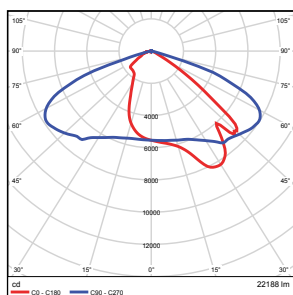

Vert. Spread: 101.7°
Horiz. Spread: 146.5°

100W - Type5

Illuminance at a Distance
Center Beam Ft. Beam Width

Height	Center Beam Ft.	Beam Width
5.0ft	15.4 ft	14.9 ft
10.0ft	30.8 ft	29.9 ft
15.0ft	46.2 ft	44.9 ft
20.0ft	61.6 ft	59.9 ft
25.0ft	77.0 ft	74.9 ft
30.0ft	92.4 ft	89.9 ft

Vert. Spread: 82.3°
Horiz. Spread: 132.7°

150W - Type4

Illuminance at a Distance
Center Beam Ft. Beam Width

Height	Center Beam Ft.	Beam Width
3.3ft	31.0 ft	3.2 ft
6.7ft	75.2 ft	8.4 ft
10.0ft	119.4 ft	23.7 ft
13.3ft	163.6 ft	39.0 ft
16.7ft	207.8 ft	54.3 ft
20.0ft	252.0 ft	69.6 ft

Vert. Spread: 107.6°
Horiz. Spread: 51.1°

150W - Type5

Illuminance at a Distance
Center Beam Ft. Beam Width

Height	Center Beam Ft.	Beam Width
5.0ft	15.4 ft	14.9 ft
10.0ft	30.8 ft	29.9 ft
15.0ft	46.2 ft	44.9 ft
20.0ft	61.6 ft	59.9 ft
25.0ft	77.0 ft	74.9 ft
30.0ft	92.4 ft	89.9 ft

Vert. Spread: 112.4°
Horiz. Spread: 112.9°

180W - Type3

Illuminance at a Distance
Center Beam Ft. Beam Width

Height	Center Beam Ft.	Beam Width
5.0ft	22.1 ft	24.0 ft
10.0ft	55.3 ft	48.0 ft
15.0ft	83.0 ft	72.1 ft
20.0ft	110.7 ft	96.1 ft
25.0ft	138.4 ft	120.1 ft
30.0ft	166.1 ft	144.1 ft