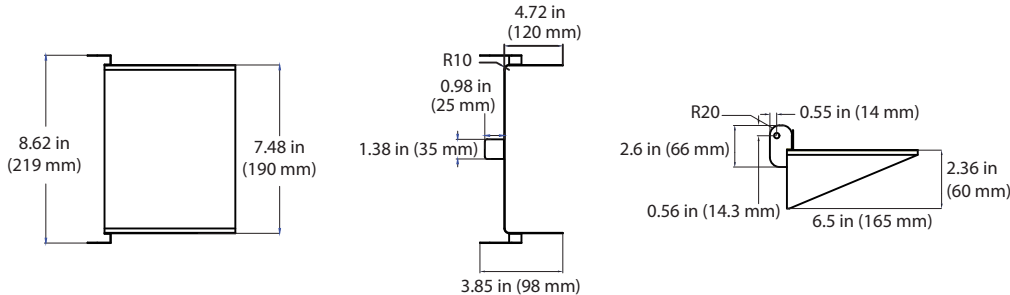

Back

- P10205 GSB-SAL-S/DB
- P10206 GSB-SAL-S/WH