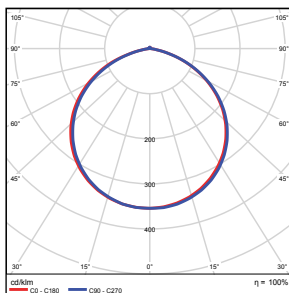

Pendant Mount
(rigid pole not included)

PHOTOMETRICS CHART

29W - Type3

Illuminance at a Distance

Center Beam Ft.	Beam Width	Beam Area
3.0 ft	8.5 ft	3.0 ft
5.0 ft	16.9 ft	6.1 ft
10.0 ft	33.8 ft	12.2 ft
15.0 ft	50.7 ft	18.3 ft
20.0 ft	67.6 ft	24.4 ft
25.0 ft	84.5 ft	30.5 ft
30.0 ft	101.4 ft	36.6 ft

Vert. Spread: 80.7°
Horiz. Spread: 33.8°

29W - Type4

Illuminance at a Distance

Center Beam Ft.	Beam Width	Beam Area
3.0 ft	10.9 ft	12.3 ft
5.0 ft	22.1 ft	25.1 ft
10.0 ft	43.9 ft	49.0 ft
15.0 ft	65.7 ft	72.9 ft
20.0 ft	87.5 ft	96.8 ft
25.0 ft	109.3 ft	120.7 ft
30.0 ft	131.1 ft	144.6 ft

Vert. Spread: 117.6°
Horiz. Spread: 123.8°

29W - Type5

Illuminance at a Distance

Center Beam Ft.	Beam Width	Beam Area
3.0 ft	15.1 ft	14.5 ft
5.0 ft	30.2 ft	29.0 ft
10.0 ft	60.4 ft	58.0 ft
15.0 ft	90.6 ft	87.0 ft
20.0 ft	120.8 ft	116.0 ft
25.0 ft	151.0 ft	145.0 ft
30.0 ft	181.2 ft	174.0 ft