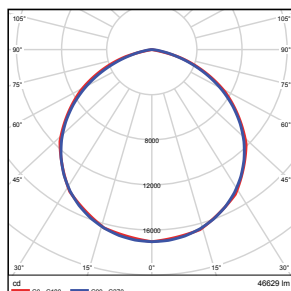

Vert. Spread: 120.9°
HORIZ. Spread: 45.8°

240W - Type5

Illuminance at a Distance:
Center Beam Ft. Beam Width

3.0ft	450 fc	14.0 ft	14.6 ft
10.0ft	114 fc	29.5 ft	29.2 ft
15.0ft	50.9 fc	44.3 ft	43.8 ft
20.0ft	28.6 fc	59.0 ft	58.4 ft
25.0ft	18.3 fc	73.0 ft	73.0 ft
30.0ft	12.7 fc	86.6 ft	87.7 ft

Vert. Spread: 111.8°
HORIZ. Spread: 114.2°

360W - Type3

Illuminance at a Distance:
Center Beam Ft. Beam Width

3.0ft	590 fc	10.7 ft	25.3 ft
10.0ft	127 fc	21.3 ft	40.7 ft
15.0ft	86.4 fc	32.0 ft	61.0 ft
20.0ft	51.7 fc	42.7 ft	81.3 ft
25.0ft	28.3 fc	53.4 ft	101.7 ft
30.0ft	14.1 fc	64.0 ft	122.0 ft

Vert. Spread: 93.7°
HORIZ. Spread: 127.6°

360W - Type4

Illuminance at a Distance:
Center Beam Ft. Beam Width

3.0ft	661 fc	9.4 ft	13.0 ft
6.2ft	160 fc	19.0 ft	26.3 ft
10.0ft	72.0 fc	28.4 ft	39.3 ft
13.3ft	48.7 fc	37.7 ft	52.2 ft
16.7ft	25.8 fc	47.4 ft	65.6 ft
20.0ft	18.0 fc	56.6 ft	78.6 ft

Vert. Spread: 109.6°
HORIZ. Spread: 53.9°

360W - Type5

Illuminance at a Distance:
Center Beam Ft. Beam Width

3.0ft	681 fc	14.8 ft	14.5 ft
10.0ft	170 fc	29.7 ft	29.0 ft
15.0ft	75.7 fc	44.5 ft	43.1 ft
20.0ft	42.6 fc	59.4 ft	57.9 ft
25.0ft	27.3 fc	74.2 ft	72.4 ft
30.0ft	18.9 fc	89.1 ft	86.9 ft