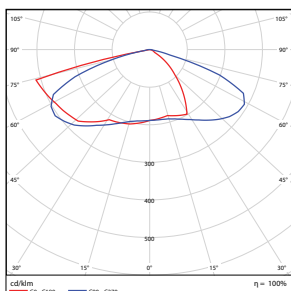

Vert. Spread: 94.7°
HORIZ. Spread: 124.1°

240W - Type4

Illuminance at a Distance:
Center Beam Ft. Beam Width

3.0ft	442 fc	11.7 ft	2.9 ft
6.2ft	107 fc	23.7 ft	5.6 ft
10.0ft	48.1 fc	35.3 ft	8.4 ft
13.3ft	27.2 fc	47.0 ft	11.2 ft
16.7ft	17.2 fc	58.8 ft	14.0 ft
20.0ft	12.0 fc	70.6 ft	16.8 ft

Vert. Spread: 120.9°
HORIZ. Spread: 45.8°

240W - Type5

Illuminance at a Distance:
Center Beam Ft. Beam Width

3.0ft	450 fc	14.0 ft	14.6 ft
10.0ft	114 fc	29.5 ft	29.2 ft
15.0ft	50.9 fc	44.3 ft	43.8 ft
20.0ft	28.6 fc	59.0 ft	58.4 ft
25.0ft	18.3 fc	73.0 ft	73.0 ft
30.0ft	12.7 fc	86.6 ft	87.7 ft

Vert. Spread: 111.8°
HORIZ. Spread: 114.2°

360W - Type3

Illuminance at a Distance:
Center Beam Ft. Beam Width

3.0ft	590 fc	10.7 ft	25.3 ft
10.0ft	127 fc	21.3 ft	40.7 ft
15.0ft	86.4 fc	32.0 ft	61.0 ft
20.0ft	51.7 fc	42.7 ft	81.3 ft
25.0ft	28.3 fc	53.4 ft	101.7 ft
30.0ft	14.1 fc	64.0 ft	122.0 ft

Vert. Spread: 93.7°
HORIZ. Spread: 127.6°

360W - Type4

Illuminance at a Distance:
Center Beam Ft. Beam Width

3.0ft	661 fc	9.4 ft	13.0 ft
6.2ft	160 fc	19.0 ft	26.3 ft
10.0ft	72.0 fc	28.4 ft	39.3 ft
13.3ft	48.7 fc	37.7 ft	52.2 ft
16.7ft	25.8 fc	47.4 ft	65.6 ft
20.0ft	18.0 fc	56.6 ft	78.6 ft