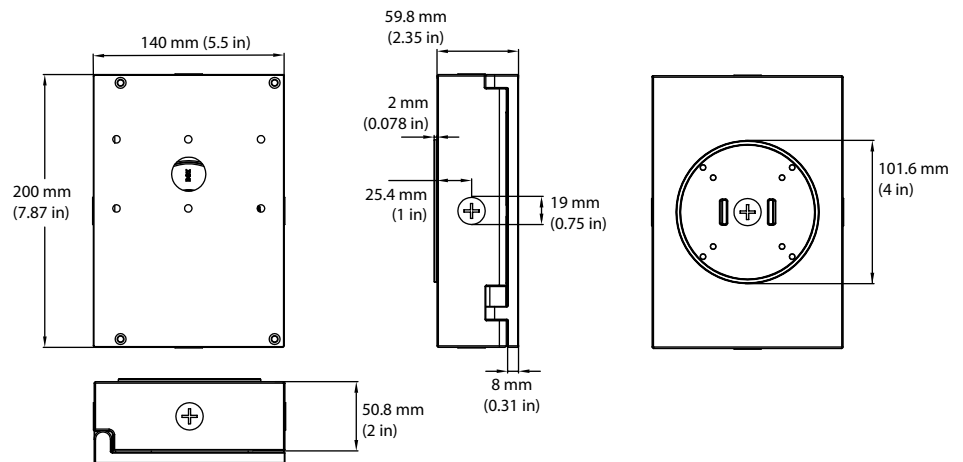

Wall Mount

- P10198 MT-SAL/WM/DB
- P10199 MT-SAL/WM/WH