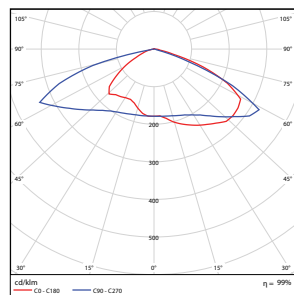

Vert. Spread: 91.1°
Horiz. Spread: 127.1°

100W - Type4

Illuminance at a Distance
Center Beam Ft. Beam Width

Height	Center Beam Ft.	Beam Width
3.3ft	19.4 ft	31.1 ft
6.7ft	47.1 ft	74.5 ft
10.0ft	75.2 ft	118.9 ft
13.3ft	103.0 ft	163.3 ft
16.7ft	130.7 ft	207.7 ft
20.0ft	158.5 ft	252.1 ft

Vert. Spread: 101.7°
Horiz. Spread: 146.5°

100W - Type5

Illuminance at a Distance
Center Beam Ft. Beam Width

Height	Center Beam Ft.	Beam Width
5.0ft	15.4 ft	14.9 ft
10.0ft	30.8 ft	29.9 ft
15.0ft	46.2 ft	44.9 ft
20.0ft	61.6 ft	59.9 ft
25.0ft	77.0 ft	74.9 ft
30.0ft	92.4 ft	89.9 ft

Vert. Spread: 112.4°
Horiz. Spread: 112.9°

150W - Type3

Illuminance at a Distance
Center Beam Ft. Beam Width

Height	Center Beam Ft.	Beam Width
5.0ft	19.0 ft	17.7 ft
10.0ft	47.5 ft	43.7 ft
15.0ft	71.3 ft	65.5 ft
20.0ft	95.0 ft	87.3 ft
25.0ft	118.8 ft	109.1 ft
30.0ft	142.5 ft	130.9 ft

Vert. Spread: 82.3°
Horiz. Spread: 132.7°

150W - Type4

Illuminance at a Distance
Center Beam Ft. Beam Width

Height	Center Beam Ft.	Beam Width
3.3ft	31.0 ft	3.2 ft
6.7ft	75.2 ft	8.4 ft
10.0ft	119.4 ft	23.7 ft
13.3ft	163.6 ft	39.0 ft
16.7ft	207.8 ft	54.3 ft
20.0ft	252.0 ft	69.6 ft