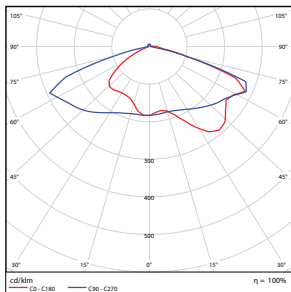

Vert. Spread: 80.7°
Horiz. Spread: 30.2°

50W - Type4

Illuminance at a Distance

Center Beam Ft.	Beam Width	Beam Area
3.0 ft	12.7 ft	12.6 ft
5.0 ft	25.4 ft	25.6 ft
10.0 ft	50.8 ft	51.2 ft
15.0 ft	76.2 ft	76.8 ft
20.0 ft	101.6 ft	102.4 ft
25.0 ft	127.0 ft	128.0 ft
30.0 ft	152.4 ft	153.6 ft

Vert. Spread: 125.1°
Horiz. Spread: 124.7°

50W - Type5

Illuminance at a Distance

Center Beam Ft.	Beam Width	Beam Area
3.0 ft	15.0 ft	15.1 ft
5.0 ft	30.0 ft	30.1 ft
10.0 ft	60.0 ft	60.2 ft
15.0 ft	90.0 ft	90.3 ft
20.0 ft	120.0 ft	120.4 ft
25.0 ft	150.0 ft	150.5 ft
30.0 ft	180.0 ft	180.6 ft

Vert. Spread: 112.6°
Horiz. Spread: 112.8°

75W - Type3

Illuminance at a Distance

Center Beam Ft.	Beam Width	Beam Area
3.0 ft	10.9 ft	5.0 ft
5.0 ft	21.8 ft	10.1 ft
10.0 ft	43.6 ft	20.1 ft
15.0 ft	65.4 ft	30.2 ft
20.0 ft	87.2 ft	40.3 ft
25.0 ft	109.0 ft	50.4 ft
30.0 ft	130.8 ft	60.5 ft

Vert. Spread: 85.0°
Horiz. Spread: 53.5°

75W - Type4

Illuminance at a Distance

Center Beam Ft.	Beam Width	Beam Area
3.0 ft	14.0 ft	12.4 ft
5.0 ft	28.0 ft	25.3 ft
10.0 ft	56.0 ft	50.6 ft
15.0 ft	84.0 ft	75.9 ft
20.0 ft	112.0 ft	101.2 ft
25.0 ft	140.0 ft	126.5 ft
30.0 ft	168.0 ft	151.8 ft