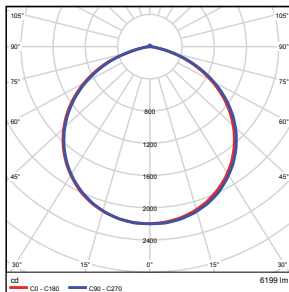

Vert. Spread: 117.6°
Horiz. Spread: 123.8°

29W - Type5

Illuminance at a Distance

Center Beam Ft.	Beam Width	Beam Area
3.0 ft	15.1 ft	14.5 ft
5.0 ft	30.2 ft	29.0 ft
10.0 ft	60.4 ft	58.0 ft
15.0 ft	90.6 ft	87.0 ft
20.0 ft	120.8 ft	116.0 ft
25.0 ft	151.0 ft	145.0 ft
30.0 ft	181.2 ft	174.0 ft

Vert. Spread: 113.0°
Horiz. Spread: 112.4°

50W - Type3

Illuminance at a Distance

Center Beam Ft.	Beam Width	Beam Area
3.0 ft	9.8 ft	4.7 ft
5.0 ft	19.6 ft	9.4 ft
10.0 ft	39.2 ft	18.8 ft
15.0 ft	58.8 ft	28.2 ft
20.0 ft	78.4 ft	37.6 ft
25.0 ft	98.0 ft	47.0 ft
30.0 ft	117.6 ft	56.4 ft

Vert. Spread: 80.7°
Horiz. Spread: 30.2°

50W - Type4

Illuminance at a Distance

Center Beam Ft.	Beam Width	Beam Area
3.0 ft	12.7 ft	12.6 ft
5.0 ft	25.4 ft	25.6 ft
10.0 ft	50.8 ft	51.2 ft
15.0 ft	76.2 ft	76.8 ft
20.0 ft	101.6 ft	102.4 ft
25.0 ft	127.0 ft	128.0 ft
30.0 ft	152.4 ft	153.6 ft

Vert. Spread: 125.1°
Horiz. Spread: 124.7°

50W - Type5

Illuminance at a Distance

Center Beam Ft.	Beam Width	Beam Area
3.0 ft	15.0 ft	15.1 ft
5.0 ft	30.0 ft	30.1 ft
10.0 ft	60.0 ft	60.2 ft
15.0 ft	90.0 ft	90.3 ft
20.0 ft	120.0 ft	120.4 ft
25.0 ft	150.0 ft	150.5 ft
30.0 ft	180.0 ft	180.6 ft