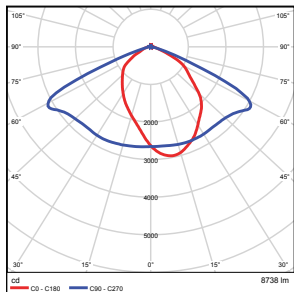

Vert. Spread: 80.7°
Horiz. Spread: 30.2°

50W - Type4

Illuminance at a Distance

Center Beam Ft.	Beam Width	Beam Area
3.0 ft	12.7 ft	12.6 ft
5.0 ft	25.4 ft	25.6 ft
10.0 ft	50.8 ft	51.2 ft
15.0 ft	76.2 ft	76.8 ft
20.0 ft	101.6 ft	102.4 ft
25.0 ft	127.0 ft	128.0 ft
30.0 ft	152.4 ft	153.6 ft

Vert. Spread: 125.1°
Horiz. Spread: 124.7°

50W - Type5

Illuminance at a Distance

Center Beam Ft.	Beam Width	Beam Area
3.0 ft	15.0 ft	15.1 ft
5.0 ft	30.0 ft	30.1 ft
10.0 ft	60.0 ft	60.2 ft
15.0 ft	90.0 ft	90.3 ft
20.0 ft	120.0 ft	120.4 ft
25.0 ft	150.0 ft	150.5 ft
30.0 ft	180.0 ft	180.6 ft

Vert. Spread: 112.6°
Horiz. Spread: 112.8°

75W - Type3

Illuminance at a Distance

Center Beam Ft.	Beam Width	Beam Area
3.0 ft	10.9 ft	5.0 ft
5.0 ft	21.8 ft	10.1 ft
10.0 ft	43.6 ft	20.1 ft
15.0 ft	65.4 ft	30.2 ft
20.0 ft	87.2 ft	40.3 ft
25.0 ft	109.0 ft	50.4 ft
30.0 ft	130.8 ft	60.5 ft