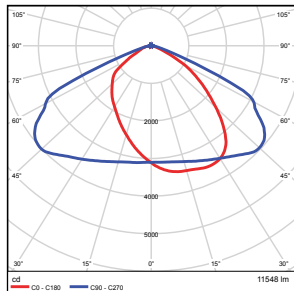

Vert. Spread: 83.0°
Horiz. Spread: 134.5°

180W - Type4

Illuminance at a Distance
Center Beam Ft. Beam Width

Height	Center Beam Ft.	Beam Width
3.3ft	35.3 ft	12.4 ft
6.7ft	85.7 ft	25.2 ft
10.0ft	136.1 ft	51.5 ft
13.3ft	186.5 ft	77.8 ft
16.7ft	236.9 ft	104.1 ft
20.0ft	287.3 ft	130.4 ft

Vert. Spread: 123.9°
Horiz. Spread: 113.6°

180W - Type5

Illuminance at a Distance
Center Beam Ft. Beam Width

Height	Center Beam Ft.	Beam Width
5.0ft	34.1 ft	14.8 ft
10.0ft	85.2 ft	29.7 ft
15.0ft	127.8 ft	44.5 ft
20.0ft	170.4 ft	59.4 ft
25.0ft	213.0 ft	74.2 ft
30.0ft	255.6 ft	89.1 ft

Vert. Spread: 112.1°
Horiz. Spread: 111.2°

PHOTOMETRICS CHART

240W - Type3

Illuminance at a Distance:
Center Beam Ft. Beam Width

3.0ft	291 fc	5.1 ft	23.6 ft
10.0ft	72.7 fc	18.2 ft	47.3 ft
15.0ft	32.7 fc	27.4 ft	70.9 ft
20.0ft	18.2 fc	36.5 ft	94.5 ft
25.0ft	11.6 fc	45.6 ft	118.2 ft
30.0ft	8.07 fc	54.7 ft	141.8 ft

Vert. Spread: 94.7°
HORIZ. Spread: 124.1°

240W - Type4

Illuminance at a Distance:
Center Beam Ft. Beam Width

3.0ft	442 fc	11.7 ft	2.9 ft
6.2ft	107 fc	23.7 ft	5.6 ft
10.0ft	48.1 fc	35.3 ft	8.4 ft
13.3ft	27.2 fc	47.0 ft	11.2 ft
16.7ft	17.2 fc	58.8 ft	14.0 ft
20.0ft	12.0 fc	70.6 ft	16.8 ft