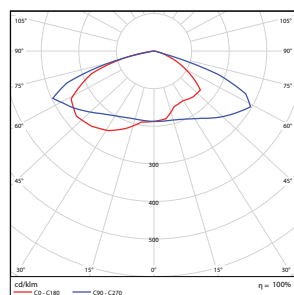

Vert. Spread: 82.3°
Horiz. Spread: 132.7°

150W - Type4

Illuminance at a Distance
Center Beam Ft. Beam Width

Height	Center Beam Ft.	Beam Width
3.3ft	31.0 ft	3.2 ft
6.7ft	75.2 ft	8.4 ft
10.0ft	119.4 ft	23.7 ft
13.3ft	163.6 ft	39.0 ft
16.7ft	207.8 ft	54.3 ft
20.0ft	252.0 ft	69.6 ft

Vert. Spread: 107.6°
Horiz. Spread: 51.1°

150W - Type5

Illuminance at a Distance
Center Beam Ft. Beam Width

Height	Center Beam Ft.	Beam Width
5.0ft	15.4 ft	14.9 ft
10.0ft	30.8 ft	29.9 ft
15.0ft	46.2 ft	44.9 ft
20.0ft	61.6 ft	59.9 ft
25.0ft	77.0 ft	74.9 ft
30.0ft	92.4 ft	89.9 ft

Vert. Spread: 112.4°
Horiz. Spread: 112.9°

180W - Type3

Illuminance at a Distance
Center Beam Ft. Beam Width

Height	Center Beam Ft.	Beam Width
5.0ft	22.1 ft	24.0 ft
10.0ft	55.3 ft	48.0 ft
15.0ft	83.0 ft	72.1 ft
20.0ft	110.7 ft	96.1 ft
25.0ft	138.4 ft	120.1 ft
30.0ft	166.1 ft	144.1 ft

Vert. Spread: 83.0°
Horiz. Spread: 134.5°

180W - Type4

Illuminance at a Distance
Center Beam Ft. Beam Width

Height	Center Beam Ft.	Beam Width
3.3ft	35.3 ft	12.4 ft
6.7ft	85.7 ft	25.2 ft
10.0ft	136.1 ft	51.5 ft
13.3ft	186.5 ft	77.8 ft
16.7ft	236.9 ft	104.1 ft
20.0ft	287.3 ft	130.4 ft