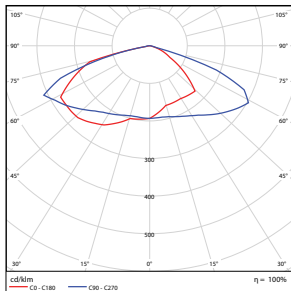

Vert. Spread: 83.0°
Horiz. Spread: 134.5°

180W - Type4

Illuminance at a Distance
Center Beam Ft. Beam Width

Height	Center Beam Ft.	Beam Width
3.3ft	35.3 ft	12.4 ft
6.7ft	85.7 ft	25.2 ft
10.0ft	136.1 ft	51.5 ft
13.3ft	186.5 ft	77.8 ft
16.7ft	236.9 ft	104.1 ft
20.0ft	287.3 ft	130.4 ft

Vert. Spread: 123.9°
Horiz. Spread: 113.6°

180W - Type5

Illuminance at a Distance
Center Beam Ft. Beam Width

Height	Center Beam Ft.	Beam Width
5.0ft	34.1 ft	14.8 ft
10.0ft	85.2 ft	29.7 ft
15.0ft	127.8 ft	44.5 ft
20.0ft	170.4 ft	59.4 ft
25.0ft	213.0 ft	74.2 ft
30.0ft	255.6 ft	89.1 ft

Vert. Spread: 112.1°
Horiz. Spread: 111.2°

PHOTOMETRICS CHART

240W - Type3

Illuminance at a Distance:
Center Beam Ft. Beam Width

3.0ft	291 fc	5.1 ft	23.6 ft
10.0ft	72.7 fc	18.2 ft	47.3 ft
15.0ft	32.7 fc	27.4 ft	70.9 ft
20.0ft	18.2 fc	36.5 ft	94.5 ft
25.0ft	11.6 fc	45.6 ft	118.2 ft
30.0ft	8.07 fc	54.7 ft	141.8 ft

Vert. Spread: 94.7°
HORIZ. Spread: 124.1°

240W - Type4

Illuminance at a Distance:
Center Beam Ft. Beam Width

3.0ft	442 fc	11.7 ft	2.9 ft
6.2ft	107 fc	23.7 ft	5.6 ft
10.0ft	48.1 fc	35.3 ft	8.4 ft
13.3ft	27.2 fc	47.0 ft	11.2 ft
16.7ft	17.2 fc	58.8 ft	14.0 ft
20.0ft	12.0 fc	70.6 ft	16.8 ft