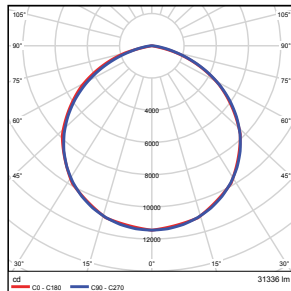

Vert. Spread: 123.9°
Horiz. Spread: 113.6°

180W - Type5

Illuminance at a Distance
Center Beam Ft. Beam Width

Height	Center Beam Ft.	Beam Width
5.0ft	34.1 ft	14.8 ft
10.0ft	85.2 ft	29.7 ft
15.0ft	127.8 ft	44.5 ft
20.0ft	170.4 ft	59.4 ft
25.0ft	213.0 ft	74.2 ft
30.0ft	255.6 ft	89.1 ft

Vert. Spread: 112.1°
Horiz. Spread: 111.2°

PHOTOMETRICS CHART

240W - Type3

Illuminance at a Distance:
Center Beam Ft. Beam Width

3.0ft	291 fc	5.1 ft	23.6 ft
10.0ft	72.7 fc	18.2 ft	47.3 ft
15.0ft	32.7 fc	27.4 ft	70.9 ft
20.0ft	18.2 fc	36.5 ft	94.5 ft
25.0ft	11.6 fc	45.6 ft	118.2 ft
30.0ft	8.07 fc	54.7 ft	141.8 ft

Vert. Spread: 94.7°
HORIZ. Spread: 124.1°

240W - Type4

Illuminance at a Distance:
Center Beam Ft. Beam Width

3.0ft	442 fc	11.7 ft	2.9 ft
6.2ft	107 fc	23.7 ft	5.6 ft
10.0ft	48.1 fc	35.3 ft	8.4 ft
13.3ft	27.2 fc	47.0 ft	11.2 ft
16.7ft	17.2 fc	58.8 ft	14.0 ft
20.0ft	12.0 fc	70.6 ft	16.8 ft

Vert. Spread: 120.9°
HORIZ. Spread: 45.8°

240W - Type5

Illuminance at a Distance:
Center Beam Ft. Beam Width

3.0ft	450 fc	14.0 ft	14.6 ft
10.0ft	114 fc	29.5 ft	29.2 ft
15.0ft	50.9 fc	44.3 ft	43.8 ft
20.0ft	28.6 fc	59.0 ft	58.4 ft
25.0ft	18.3 fc	73.0 ft	73.0 ft
30.0ft	12.7 fc	86.6 ft	87.7 ft