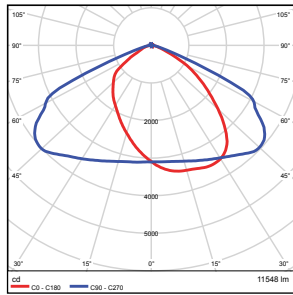

Vert. Spread: 112.6°
Horiz. Spread: 112.8°

75W - Type3

Illuminance at a Distance

Center Beam Ft.	Beam Width	Beam Area
3.0 ft	10.9 ft	5.0 ft
5.0 ft	21.8 ft	10.1 ft
10.0 ft	43.6 ft	20.1 ft
15.0 ft	65.4 ft	30.2 ft
20.0 ft	87.2 ft	40.3 ft
25.0 ft	109.0 ft	50.4 ft
30.0 ft	130.8 ft	60.5 ft

Vert. Spread: 85.0°
Horiz. Spread: 53.5°

75W - Type4

Illuminance at a Distance

Center Beam Ft.	Beam Width	Beam Area
3.0 ft	14.0 ft	12.4 ft
5.0 ft	28.0 ft	25.3 ft
10.0 ft	56.0 ft	50.6 ft
15.0 ft	84.0 ft	75.9 ft
20.0 ft	112.0 ft	101.2 ft
25.0 ft	140.0 ft	126.5 ft
30.0 ft	168.0 ft	151.8 ft

Vert. Spread: 125.1°
Horiz. Spread: 124.1°

75W - Type5

Illuminance at a Distance

Center Beam Ft.	Beam Width	Beam Area
3.0 ft	15.2 ft	15.3 ft
5.0 ft	30.4 ft	30.7 ft
10.0 ft	60.8 ft	61.4 ft
15.0 ft	91.2 ft	92.1 ft
20.0 ft	121.6 ft	122.8 ft
25.0 ft	152.0 ft	153.5 ft
30.0 ft	182.4 ft	184.2 ft

Vert. Spread: 113.1°
Horiz. Spread: 113.8°

PHOTOMETRICS CHART

100W - Type3

Illuminance at a Distance
Center Beam Ft. Beam Width

Height	Center Beam Ft.	Beam Width
5.0ft	12.4 ft	20.1 ft
10.0ft	31.0 ft	49.2 ft
15.0ft	47.5 ft	72.1 ft
20.0ft	63.0 ft	95.0 ft
25.0ft	79.5 ft	117.9 ft
30.0ft	96.0 ft	140.8 ft