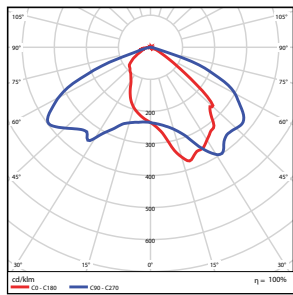

Vert. Spread: 113.1°
Horiz. Spread: 113.8°

PHOTOMETRICS CHART

100W - Type3

Illuminance at a Distance
Center Beam Ft. Beam Width

Height	Center Beam Ft.	Beam Width
5.0ft	12.4 ft	20.1 ft
10.0ft	31.0 ft	49.2 ft
15.0ft	47.5 ft	72.1 ft
20.0ft	63.0 ft	95.0 ft
25.0ft	79.5 ft	117.9 ft
30.0ft	96.0 ft	140.8 ft

Vert. Spread: 91.1°
Horiz. Spread: 127.1°

100W - Type4

Illuminance at a Distance
Center Beam Ft. Beam Width

Height	Center Beam Ft.	Beam Width
3.3ft	19.4 ft	31.1 ft
6.7ft	47.1 ft	74.5 ft
10.0ft	75.2 ft	118.9 ft
13.3ft	103.0 ft	163.3 ft
16.7ft	130.7 ft	207.7 ft
20.0ft	158.5 ft	252.1 ft

Vert. Spread: 101.7°
Horiz. Spread: 146.5°

100W - Type5

Illuminance at a Distance
Center Beam Ft. Beam Width

Height	Center Beam Ft.	Beam Width
5.0ft	15.4 ft	14.9 ft
10.0ft	30.8 ft	29.9 ft
15.0ft	46.2 ft	44.9 ft
20.0ft	61.6 ft	59.9 ft
25.0ft	77.0 ft	74.9 ft
30.0ft	92.4 ft	89.9 ft

Vert. Spread: 112.4°
Horiz. Spread: 112.9°

150W - Type3

Illuminance at a Distance
Center Beam Ft. Beam Width

Height	Center Beam Ft.	Beam Width
5.0ft	19.0 ft	17.7 ft
10.0ft	47.5 ft	43.7 ft
15.0ft	71.3 ft	65.5 ft
20.0ft	95.0 ft	87.3 ft
25.0ft	118.8 ft	109.1 ft
30.0ft	142.5 ft	130.9 ft