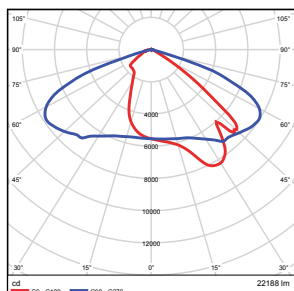

Vert. Spread: 112.1°
Horiz. Spread: 111.2°

PHOTOMETRICS CHART

240W - Type3

Illuminance at a Distance:
Center Beam Ft. Beam Width

3.0ft	291 fc	5.1 ft	23.6 ft
10.0ft	72.7 fc	18.2 ft	47.3 ft
15.0ft	32.7 fc	27.4 ft	70.9 ft
20.0ft	18.2 fc	36.5 ft	94.5 ft
25.0ft	11.6 fc	45.6 ft	118.2 ft
30.0ft	8.07 fc	54.7 ft	141.8 ft

Vert. Spread: 94.7°
HORIZ. Spread: 124.1°

240W - Type4

Illuminance at a Distance:
Center Beam Ft. Beam Width

3.0ft	442 fc	11.7 ft	2.9 ft
6.2ft	107 fc	23.7 ft	5.6 ft
10.0ft	48.1 fc	35.3 ft	8.4 ft
13.3ft	27.2 fc	47.0 ft	11.2 ft
16.7ft	17.2 fc	58.8 ft	14.0 ft
20.0ft	12.0 fc	70.6 ft	16.8 ft

Vert. Spread: 120.9°
HORIZ. Spread: 45.8°

240W - Type5

Illuminance at a Distance:
Center Beam Ft. Beam Width

3.0ft	450 fc	14.0 ft	14.6 ft
10.0ft	114 fc	29.5 ft	29.2 ft
15.0ft	50.9 fc	44.3 ft	43.8 ft
20.0ft	28.6 fc	59.0 ft	58.4 ft
25.0ft	18.3 fc	73.0 ft	73.0 ft
30.0ft	12.7 fc	86.6 ft	87.7 ft

Vert. Spread: 111.8°
HORIZ. Spread: 114.2°

360W - Type3

Illuminance at a Distance:
Center Beam Ft. Beam Width

3.0ft	590 fc	10.7 ft	25.3 ft
10.0ft	127 fc	21.3 ft	40.7 ft
15.0ft	86.4 fc	32.0 ft	61.0 ft
20.0ft	51.7 fc	42.7 ft	81.3 ft
25.0ft	28.3 fc	53.4 ft	101.7 ft
30.0ft	14.1 fc	64.0 ft	122.0 ft