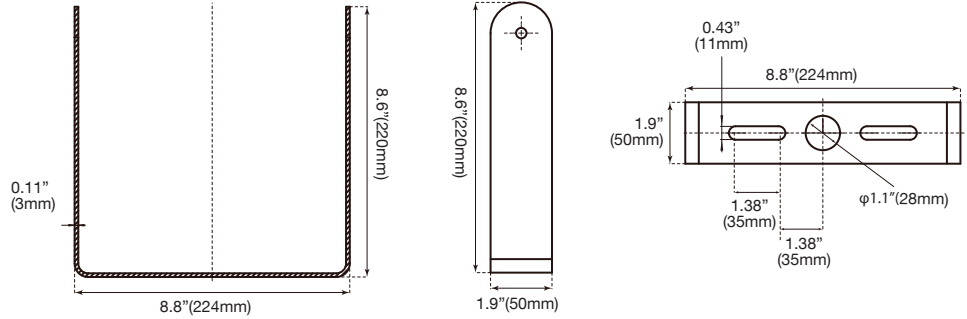

MOUNTING SPECIFICATIONS

SOLD SEPARATELY

Yoke - 9" (29W-100W)

- P10111 MT-SAL/YK9/DB
- P10112 MT-SAL/YK9/WH