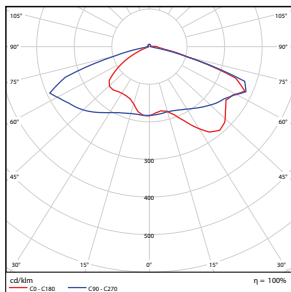

Vert. Spread: 80.7°
Horiz. Spread: 33.8°

29W - Type4

Illuminance at a Distance

Center Beam Ft.	Beam Width	Beam Area
3.0 ft	10.9 ft	12.3 ft
5.0 ft	22.1 ft	25.1 ft
10.0 ft	43.9 ft	49.0 ft
15.0 ft	65.7 ft	72.9 ft
20.0 ft	87.5 ft	96.8 ft
25.0 ft	109.3 ft	120.7 ft
30.0 ft	131.1 ft	144.6 ft

Vert. Spread: 117.6°
Horiz. Spread: 123.8°

29W - Type5

Illuminance at a Distance

Center Beam Ft.	Beam Width	Beam Area
3.0 ft	15.1 ft	14.5 ft
5.0 ft	30.2 ft	29.0 ft
10.0 ft	60.4 ft	58.0 ft
15.0 ft	90.6 ft	87.0 ft
20.0 ft	120.8 ft	116.0 ft
25.0 ft	151.0 ft	145.0 ft
30.0 ft	181.2 ft	174.0 ft

Vert. Spread: 113.0°
Horiz. Spread: 112.4°

50W - Type3

Illuminance at a Distance

Center Beam Ft.	Beam Width	Beam Area
3.0 ft	9.8 ft	4.7 ft
5.0 ft	19.6 ft	9.4 ft
10.0 ft	39.2 ft	18.8 ft
15.0 ft	58.8 ft	28.2 ft
20.0 ft	78.4 ft	37.6 ft
25.0 ft	98.0 ft	47.0 ft
30.0 ft	117.6 ft	56.4 ft

Vert. Spread: 80.7°
Horiz. Spread: 30.2°

50W - Type4

Illuminance at a Distance

Center Beam Ft.	Beam Width	Beam Area
3.0 ft	12.7 ft	12.6 ft
5.0 ft	25.4 ft	25.6 ft
10.0 ft	50.8 ft	51.2 ft
15.0 ft	76.2 ft	76.8 ft
20.0 ft	101.6 ft	102.4 ft
25.0 ft	127.0 ft	128.0 ft
30.0 ft	152.4 ft	153.6 ft