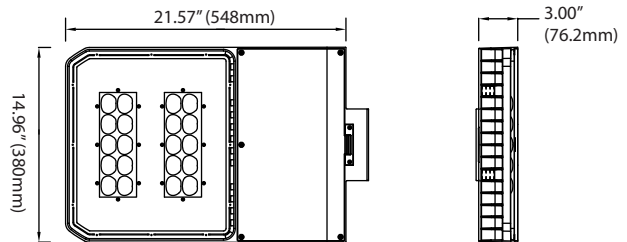

SPECIFICATIONS

29W~100W

Weight: 29W: 6-lbs
 50W: 6-lbs
 75W: 6-lbs
 100W: 6-lbs

150W~360W

Weight: 150W: 22-lbs
 180W: 23.6-lbs
 240W: 24.5-lbs
 360W: 25.5-lbs

ORDERING

Watts (W)	Ordering Code	Description	Color Temp (K)	Lumens (lm)	Equiv. Wattage (W)	Voltage	Beam Angle	Rated Hrs	Color	IP 65	DLC (P)
-----------	---------------	-------------	----------------	-------------	--------------------	---------	------------	-----------	-------	-------	---------