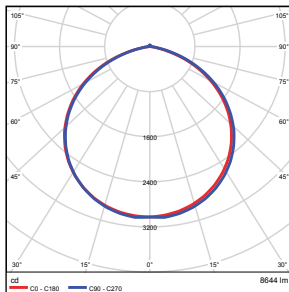

Vert. Spread: 125.1°
Horiz. Spread: 124.7°

50W - Type5

Illuminance at a Distance

Center Beam Ft.	Beam Width	Beam Area
3.0 ft	15.0 ft	15.1 ft
5.0 ft	30.0 ft	30.1 ft
10.0 ft	60.0 ft	60.2 ft
15.0 ft	90.0 ft	90.3 ft
20.0 ft	120.0 ft	120.4 ft
25.0 ft	150.0 ft	150.5 ft
30.0 ft	180.0 ft	180.6 ft

Vert. Spread: 112.6°
Horiz. Spread: 112.8°

75W - Type3

Illuminance at a Distance

Center Beam Ft.	Beam Width	Beam Area
3.0 ft	10.9 ft	5.0 ft
5.0 ft	21.8 ft	10.1 ft
10.0 ft	43.6 ft	20.1 ft
15.0 ft	65.4 ft	30.2 ft
20.0 ft	87.2 ft	40.3 ft
25.0 ft	109.0 ft	50.4 ft
30.0 ft	130.8 ft	60.5 ft

Vert. Spread: 85.0°
Horiz. Spread: 53.5°

75W - Type4

Illuminance at a Distance

Center Beam Ft.	Beam Width	Beam Area
3.0 ft	14.0 ft	12.4 ft
5.0 ft	28.0 ft	25.3 ft
10.0 ft	56.0 ft	50.6 ft
15.0 ft	84.0 ft	75.9 ft
20.0 ft	112.0 ft	101.2 ft
25.0 ft	140.0 ft	126.5 ft
30.0 ft	168.0 ft	151.8 ft

Vert. Spread: 125.1°
Horiz. Spread: 124.1°

75W - Type5

Illuminance at a Distance

Center Beam Ft.	Beam Width	Beam Area
3.0 ft	15.2 ft	15.3 ft
5.0 ft	30.4 ft	30.7 ft
10.0 ft	60.8 ft	61.4 ft
15.0 ft	91.2 ft	92.1 ft
20.0 ft	121.6 ft	122.8 ft
25.0 ft	152.0 ft	153.5 ft
30.0 ft	182.4 ft	184.2 ft