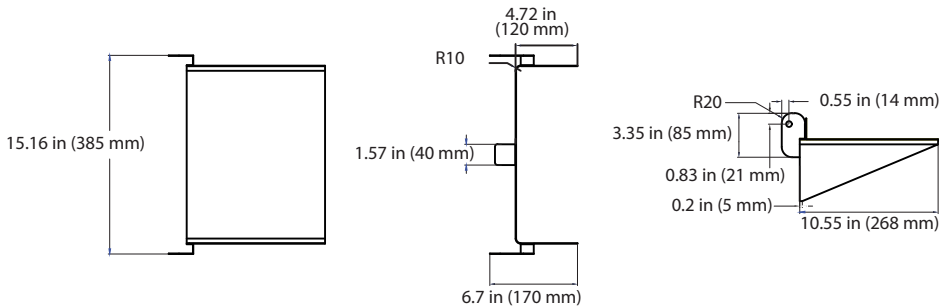

Back

- P10207 GSB-SAL-L/DB
- P10208 GSB-SAL-L/WH