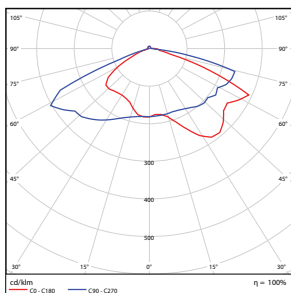

Pendant Mount
(rigid pole not included)

PHOTOMETRICS CHART

29W - Type3

Illuminance at a Distance

Center Beam Ft.	Beam Width	Beam Area
3.0 ft	8.5 ft	3.0 ft
5.0 ft	16.9 ft	6.1 ft
10.0 ft	33.8 ft	12.2 ft
15.0 ft	50.7 ft	18.3 ft
20.0 ft	67.6 ft	24.4 ft
25.0 ft	84.5 ft	30.5 ft
30.0 ft	101.4 ft	36.6 ft

Vert. Spread: 80.7°
Horiz. Spread: 33.8°

29W - Type4

Illuminance at a Distance

Center Beam Ft.	Beam Width	Beam Area
3.0 ft	10.9 ft	12.3 ft
5.0 ft	22.1 ft	25.1 ft
10.0 ft	43.9 ft	49.0 ft
15.0 ft	65.7 ft	72.9 ft
20.0 ft	87.5 ft	96.8 ft
25.0 ft	109.3 ft	120.7 ft
30.0 ft	131.1 ft	144.6 ft