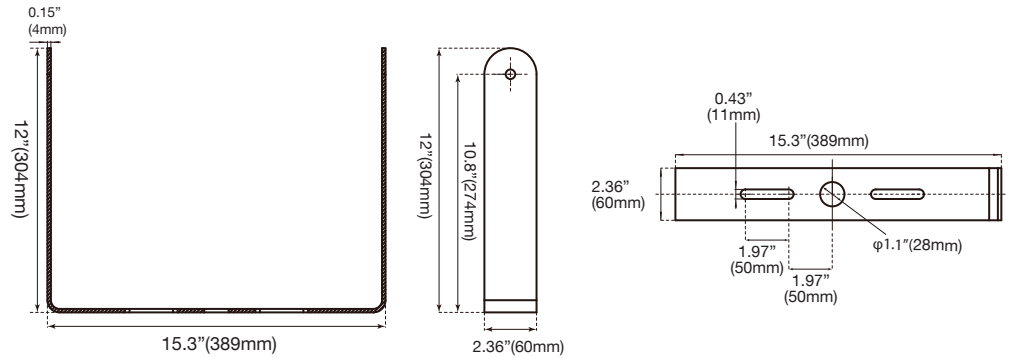

Yoke - 15" (150W-360W)

- P10113 MT-SAL/YK15/DB
- P10114 MT-SAL/YK15/WH