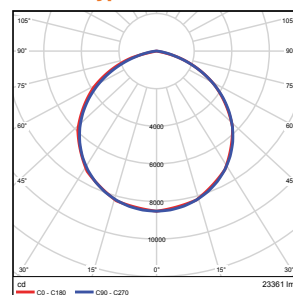

Vert. Spread: 107.6°
Horiz. Spread: 51.1°

150W - Type5

Illuminance at a Distance
Center Beam Ft. Beam Width

Height	Center Beam Ft.	Beam Width
5.0ft	15.4 ft	14.9 ft
10.0ft	30.8 ft	29.9 ft
15.0ft	46.2 ft	44.9 ft
20.0ft	61.6 ft	59.9 ft
25.0ft	77.0 ft	74.9 ft
30.0ft	92.4 ft	89.9 ft

Vert. Spread: 112.4°
Horiz. Spread: 112.9°

180W - Type3

Illuminance at a Distance
Center Beam Ft. Beam Width

Height	Center Beam Ft.	Beam Width
5.0ft	22.1 ft	24.0 ft
10.0ft	55.3 ft	48.0 ft
15.0ft	83.0 ft	72.1 ft
20.0ft	110.7 ft	96.1 ft
25.0ft	138.4 ft	120.1 ft
30.0ft	166.1 ft	144.1 ft

Vert. Spread: 83.0°
Horiz. Spread: 134.5°

180W - Type4

Illuminance at a Distance
Center Beam Ft. Beam Width

Height	Center Beam Ft.	Beam Width
3.3ft	35.3 ft	12.4 ft
6.7ft	85.7 ft	25.2 ft
10.0ft	136.1 ft	51.5 ft
13.3ft	186.5 ft	77.8 ft
16.7ft	236.9 ft	104.1 ft
20.0ft	287.3 ft	130.4 ft

Vert. Spread: 123.9°
Horiz. Spread: 113.6°

180W - Type5

Illuminance at a Distance
Center Beam Ft. Beam Width

Height	Center Beam Ft.	Beam Width
5.0ft	34.1 ft	14.8 ft
10.0ft	85.2 ft	29.7 ft
15.0ft	127.8 ft	44.5 ft
20.0ft	170.4 ft	59.4 ft
25.0ft	213.0 ft	74.2 ft
30.0ft	255.6 ft	89.1 ft