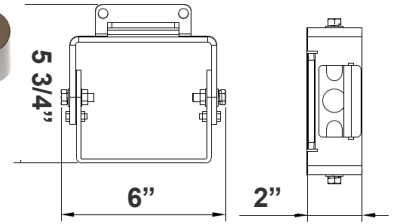

Smart Control
7-Pin Receptacle Kit
for
OPT-TLSOC7P

Example:

1. LFX-XXL-300-600W-50K

(For LFX 600W 5000K fixture 120V-277V)

2. LFX-XXL-300-600W-50K
WEC-8RC

(For LFX 600W 5000K fixture 120V-277V)
(For Remote Control)

Mounting Options:

LFX-ASA
Adjustable Straight Arm
3 1/3" x 7 7/8"

LFX-YK
Yoke
5 3/4" x 6" x 2"

LFX-EXT
Straight Arm
3 1/3" x 6 3/4" x 4 3/8"

LFX-SF
Slip Fitter
3 1/3" x 7 7/8"

LFX-TR-B
U Bracket
13 1/2" x 12"