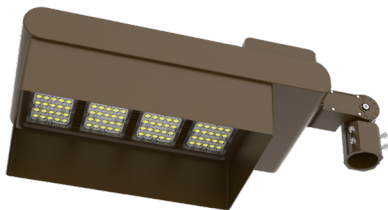

Color Options: LFX-XXL-300-600W-50K
 Custom Color Available

Black Silver White **Dark Bronze** Green Red Yellow
 Default color

Shroud & Wire Guard: LFX-XXL-300-600W-50K

LF-SHROUD-F
 Shroud
 12 5/8" x 10 5/8" x 5 1/2"