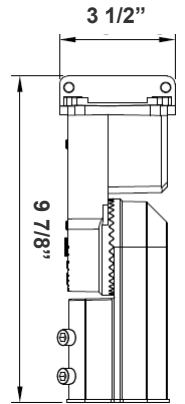

Mounting Options:

LFX-ASA
Adjustable Straight Arm
3 1/3" x 7 7/8"

LFX-YK
Yoke
5 3/4" x 6" x 2"

LFX-EXT
Straight Arm
3 1/3" x 6 3/4" x 4 3/8"

LFX-SF
Slip Fitter
3 1/3" x 7 7/8"

LFX-TR-B
U Bracket
13 1/2" x 12"

LF-SHROUD-G
 Full-Glare Shroud
 12 3/4" x 10 5/8" x 5 1/2"