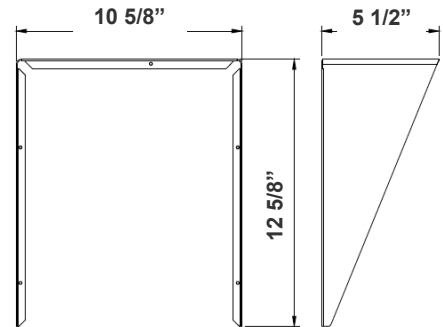

Mounting Options:

LFX-ASA
Adjustable Straight Arm
3 1/3" x 7 7/8"

LFX-YK
Yoke
5 3/4" x 6" x 2"

LFX-EXT
Straight Arm
3 1/3" x 6 3/4" x 4 3/8"

LFX-SF
Slip Fitter
3 1/3" x 7 7/8"

LFX-TR-B
U Bracket
13 1/2" x 12"

Color Options: LFX-XXL-300-600W-50K
 Custom Color Available

Black Silver White **Dark Bronze** Green Red Yellow
 Default color

Shroud & Wire Guard: LFX-XXL-300-600W-50K

LF-SHROUD-F
 Shroud
 12 5/8" x 10 5/8" x 5 1/2"