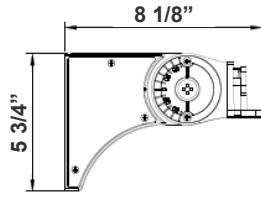

Photometrics: LFX-XXL-300-600W-50K

600W 5000K BUG Rating: B4-U0-G4

600W 5000K Area 65'x 115' Mounting Height: 20'

Other Views:

Side View

Bottom View

Front View

Back View

Mounting Options:

LFX-ASA
Adjustable Straight Arm
3 1/3" x 7 7/8"

LFX-YK
Yoke
5 3/4" x 6" x 2"

LFX-EXT
Straight Arm
3 1/3" x 6 3/4" x 4 3/8"

LFX-SF
Slip Fitter
3 1/3" x 7 7/8"

LFX-TR-B
U Bracket
13 1/2" x 12"