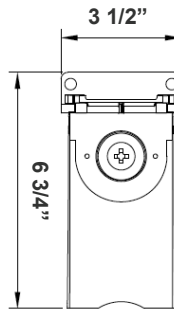

Mounting Options:

LFX-ASA
Adjustable Straight Arm
3 1/3" x 7 7/8"

LFX-YK
Yoke
5 3/4" x 6" x 2"

LFX-EXT
Straight Arm
3 1/3" x 6 3/4" x 4 3/8"

LFX-SF
Slip Fitter
3 1/3" x 7 7/8"

LFX-TR-B
U Bracket
13 1/2" x 12"