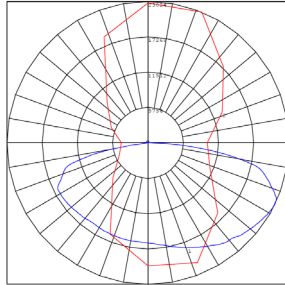

Photometrics: LFX-XXL-300-600W-50K

600W 5000K BUG Rating: B4-U0-G4

600W 5000K Area 65'x 115' Mounting Height: 20'

Other Views:

Side View

Bottom View

Front View

Back View