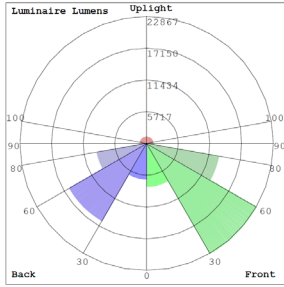

Lighting:

- Dimming: 0~10V dimmable
- Optical Lens: High light transmittance PC, anti-UV and flame resistant
- Lens: TYPE III°
- Total Lumens: 84000LM Max.
- Color Temperature: 3000K/ 4000K/ 5000K
- Color Rendering Index: ≥ 82
- Beam Angle: 120°X 90°

Photometrics: LFX-XXL-300-600W-50K

600W 5000K BUG Rating: B4-U0-G4

600W 5000K Area 65'x 115' Mounting Height: 20'

Other Views:

Side View

Bottom View

Front View

Back View