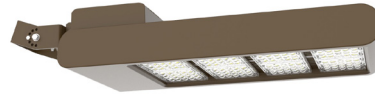

Smart Control
7-Pin Receptacle Kit
for
OPT-TLSOC7P

Example:

1. LFX-XXL-300-600W-50K

(For LFX 600W 5000K fixture 120V-277V)

2. LFX-XXL-300-600W-50K
WEC-8RC

(For LFX 600W 5000K fixture 120V-277V)
(For Remote Control)

Mounting Options:

LFX-ASA
Adjustable Straight Arm
3 1/3" x 7 7/8"

LFX-YK
Yoke
5 3/4" x 6" x 2"

LFX-EXT
Straight Arm
3 1/3" x 6 3/4" x 4 3/8"

LFX-SF
Slip Fitter
3 1/3" x 7 7/8"

LFX-TR-B
U Bracket
13 1/2" x 12"