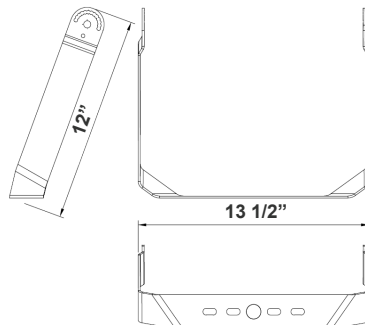

Mounting Options:

LFX-ASA
Adjustable Straight Arm
3 1/3" x 7 7/8"

LFX-YK
Yoke
5 3/4" x 6" x 2"

LFX-EXT
Straight Arm
3 1/3" x 6 3/4" x 4 3/8"

LFX-SF
Slip Fitter
3 1/3" x 7 7/8"

LFX-TR-B
U Bracket
13 1/2" x 12"