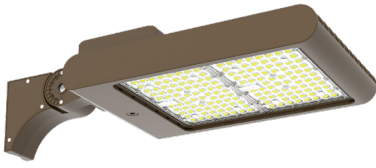

Smart Control
7-Pin Receptacle Kit
for
OPT-TLSOC7P

Example:

1. LFX-XXL-300-600W-50K

(For LFX 600W 5000K fixture 120V-277V)

2. LFX-XXL-300-600W-50K
WEC-8RC

(For LFX 600W 5000K fixture 120V-277V)
(For Remote Control)

Mounting Options:

LFX-ASA
Adjustable Straight Arm
3 1/3" x 7 7/8"

LFX-YK
Yoke
5 3/4" x 6" x 2"

LFX-EXT
Straight Arm
3 1/3" x 6 3/4" x 4 3/8"

LFX-SF
Slip Fitter
3 1/3" x 7 7/8"

LFX-TR-B
U Bracket
13 1/2" x 12"