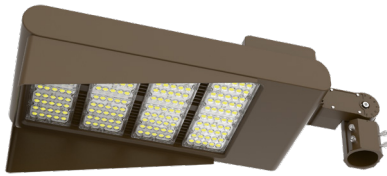

Mounting Options:

LFX-ASA
Adjustable Straight Arm
3 1/3" x 7 7/8"

LFX-YK
Yoke
5 3/4" x 6" x 2"

LFX-EXT
Straight Arm
3 1/3" x 6 3/4" x 4 3/8"

LFX-SF
Slip Fitter
3 1/3" x 7 7/8"

LFX-TR-B
U Bracket
13 1/2" x 12"

Color Options: LFX-XXL-300-600W-50K
 Custom Color Available

Black Silver White **Dark Bronze** Green Red Yellow
 Default color

Shroud & Wire Guard: LFX-XXL-300-600W-50K

LF-SHROUD-F
 Shroud
 12 5/8" x 10 5/8" x 5 1/2"