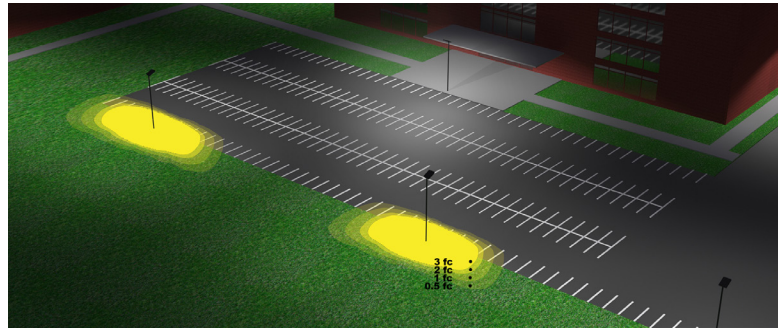

600W 5000K Area 65'x 115' Mounting Height: 20'

Other Views:

Side View

Bottom View

Performance Table: LFX-XXL-300-600W-50K

MODEL NO.	Wattage	Voltage	Lumens	Color Temp.	BUG Rating	LPW
LFX-XXL-300-600W-50K	300W	120~277V	42000	5000K	B5-U5-G5	140
	400W		56000			
	500W		70000			
	600W		84000			

Sample Ordering

Model Size Min.Wattage Max.Wattage Color Temp.

LFX - XXL - 300 - 600W -
50K = 5000K

Accessories Options

Blank = No Option for Accessories
WEC-8RC = Remote Control for OPT-SEN-3MR-4
*REFER TO PAGE 3 FOR MOUNTING OPTIONS

Factory-Installed Options

Blank = No Factory Installed Options
OPT-LF3-PCK = Twist-Lock Photocell
OPT-3MPC = Microwave Photocell with a 1/2" threaded
OPT-SEN-3MR-3 = Programmable Microwave BI-Level
OPT-TLSOC7P = 7-Pin Receptacle Kit to accept Smart Control Twist-Lock Photocell
(Photocell not incl.) (Shorting Cap incl.)
OPT-CLR-95 = Color Paint

SENSOR AND REMOTE CONTROL OPTIONS

Example:

1. LFX-XXL-300-600W-50K

(For LFX 600W 5000K fixture 120V-277V)

2. LFX-XXL-300-600W-50K
WEC-8RC

(For LFX 600W 5000K fixture 120V-277V)
(For Remote Control)