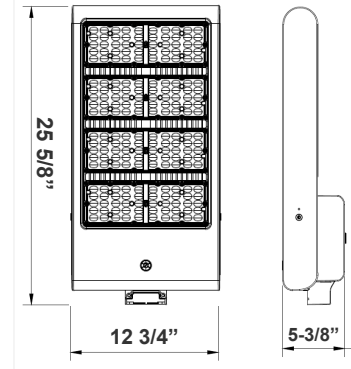

LFX-XXL SERIES Outdoor Lighting

LFX-XXL-300-600W-50K
POWER-ADJUSTABLE FLOOD/AREA LIGHT

WESTGATE
THE FUTURE IS HERE...AND IT'S QUITE BRIGHT!

Customer Name: _____

Project Name: _____

Note: _____ Type: _____

25 5/8" (H) x 12-3/4" (W) x 3-3/8" (D)

Technical Specifications

Electrical:

- Voltage: 100-277V AC, 50/60Hz
- Wattage: 300W/ 400W/ 500W/ 600W
- Power Factor: >0.9
- THD<20%
- Efficacy: 140 LPW

Mechanical:

- With Snap-on & Bolt Mounting Options for One- Person Installations. Select a Mounting Option (Sold Separately)
- LED: LUMILEDS 2835 /5050 LED
- Housing: ADC12 Aluminum heat sink, outdoor powder coating
- 10KV Lightning Surge Protection
- Aluminum LED board: High conductive, waterproof, aging resistance, salt mist resistance, ensure the safety and long life span
- Operating Temperature: -104°F to 122°F
- Effective projected areas (EPA's) are:
 - Front = 0.38 square feet
 - Side = 0.30 square feet
 - Face = 1.05 square feet
- IP Rating: IP65
- Suitable for Wet Locations

Photometrics: LFX-XXL-300-600W-50K

600W 5000K BUG Rating: B4-U0-G4

600W 5000K Area 65'x 115' Mounting Height: 20'

Other Views:

Side View

Bottom View

Front View

Back View