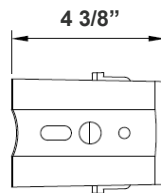

Mounting Options:

LFX-ASA
Adjustable Straight Arm
3 1/3" x 7 7/8"

LFX-YK
Yoke
5 3/4" x 6" x 2"

LFX-EXT
Straight Arm
3 1/3" x 6 3/4" x 4 3/8"

LFX-SF
Slip Fitter
3 1/3" x 7 7/8"

LFX-TR-B
U Bracket
13 1/2" x 12"