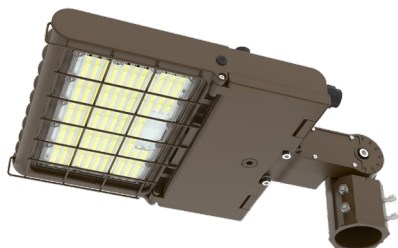

LFXPRO-WG-A
Wire Guard
Can be painted