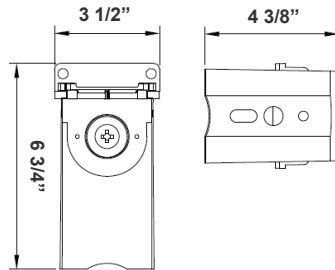

## Mounting Options:

**LFX-ASA**  
Adjustable Straight Arm  
3 1/3" x 7 7/8"

**LFX-SF + LFX-PASF**  
Pole Adapter for Slip Fitter  
6 1/8" x 3 1/4" x 3"

**LFX-EXT**  
Straight Arm  
3 1/3" x 6 3/4" x 4 3/8"

**LFX-YK**  
Yoke  
5 3/4" x 6" x 2"

**LFX-TR-A**  
U Bracket  
13 3/8" x 10 1/8"

**LFX-AWB**  
Adjustable Wall Junction Box  
7 1/8" x 6 5/8" x 5 3/4"

**LFX-SF**  
Slip Fitter  
3 1/3" x 7 7/8"  
Inside Diameter: 2-3/4"