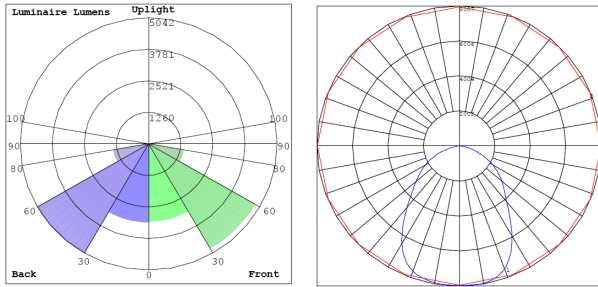

Photometrics: LFXPRO-LG-50-150W-MCTP

TYPE III

BUG Rating: B4-U0-G1