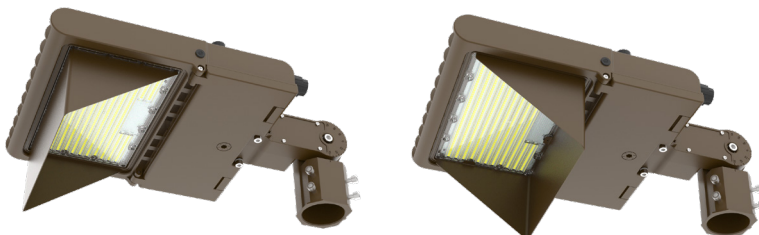

Shroud & Wire Guard: LFXPRO-LG-50-150W-MCTP

LF-SHROUD-A
Shroud
6 1/8" x 10 5/8" x 4 3/4"
Can be painted