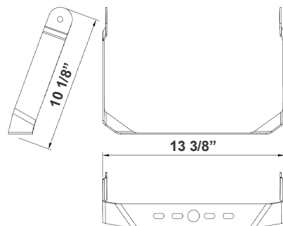

## Mounting Options:

**LFX-ASA**  
Adjustable Straight Arm  
3 1/3" x 7 7/8"

**LFX-SF + LFX-PASF**  
Pole Adapter for Slip Fitter  
6 1/8" x 3 1/4" x 3"

**LFX-EXT**  
Straight Arm  
3 1/3" x 6 3/4" x 4 3/8"

**LFX-YK**  
Yoke  
5 3/4" x 6" x 2"

**LFX-TR-A**  
U Bracket  
13 3/8" x 10 1/8"

**LFX-AWB**  
Adjustable Wall Junction Box  
7 1/8" x 6 5/8" x 5 3/4"

**LFX-SF**  
Slip Fitter  
3 1/3" x 7 7/8"  
Inside Diameter: 2-3/4"