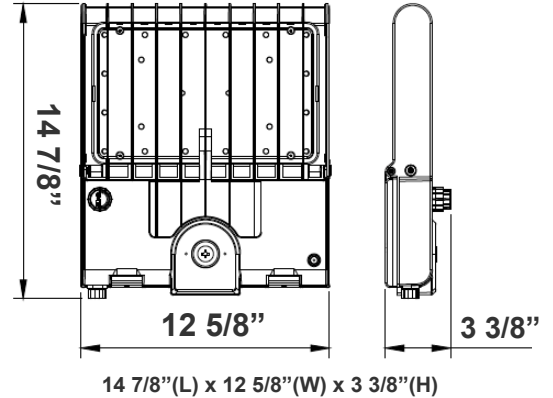

Features

- LED Flood Light
- With snap-on & bolt mounting options for one-person Installations.
- Select a mounting option (Sold separately)
- 70,000 Hours Rated Life
- 7-Year Warranty
- Optic Lens Type: III
- Multi-CCT & Multi-Power - The Switches are on the Bottom of the Fixture

Technical Specifications

Electrical:

- Voltage: 100-277V AC 50/60Hz
- Wattage: 50W/ 80W/ 100W/ 150W
- Power Factor: >0.9
- Output Current: 0.25A
- Efficacy: 125 LPW
- THD: <20%

Mechanical:

- Housing: Die-cast Aluminum Housing with Powder Coat Finish (Dark Bronze)
- 6KV Lightning Surge Protection
- IP Rating: IP65
- 10KV Lightning Surge Protection
- Operating Temperature: -40°F to 104°F
- Suitable for Wet Locations
- Effective projected areas (EPA's) are:
  Front = 0.38 square feet
  Side = 0.30 square feet
  Face = 1.05 square feet

Lighting:

- Dimmable: 0~10V
- Solid State Lighting technology for long life, no Maintenance needed and High-Efficiency
- Lens Type: Optical TYPE III Lens, High Light Transmittance PC, Anti-UV and Flame Resistant
- Cord Type: 3.2' SJTW 18/3 AWG cable
- Total lumens: 19200LM Max.
- Color temperature: 3000K/ 4000K/ 5000K/ 5700K
- Color rendering index: CRI ≥ 70
- Beam Angle: 90°x120°

Applications:

- Ideal for general site lighting, alleys, loading docks, doorway, pathway and parking areas.
- Replace existing HID flood lights/ wall packs

Other Models:

- 300W | 38000LM | LFXPRO-XL-150-300W-MCTP