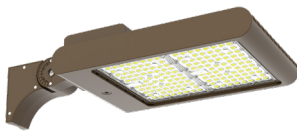

## Mounting Options:

**LFX-ASA**  
Adjustable Straight Arm  
3 1/3" x 7 7/8"

**LFX-SF + LFX-PASF**  
Pole Adapter for Slip Fitter  
6 1/8" x 3 1/4" x 3"

**LFX-EXT**  
Straight Arm  
3 1/3" x 6 3/4" x 4 3/8"