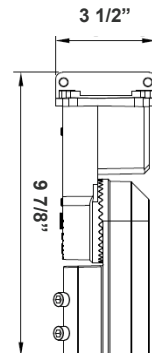

## Mounting Options:

**LFX-ASA**  
Adjustable Straight Arm  
3 1/3" x 7 7/8"

**LFX-SF + LFX-PASF**  
Pole Adapter for Slip Fitter  
6 1/8" x 3 1/4" x 3"

**LFX-EXT**  
Straight Arm  
3 1/3" x 6 3/4" x 4 3/8"

**LFX-YK**  
Yoke  
5 3/4" x 6" x 2"

**LFX-TR-A**  
U Bracket  
13 3/8" x 10 1/8"

**LFX-AWB**  
Adjustable Wall Junction Box  
7 1/8" x 6 5/8" x 5 3/4"

**LFX-SF**  
Slip Fitter  
3 1/3" x 7 7/8"  
Inside Diameter: 2-3/4"