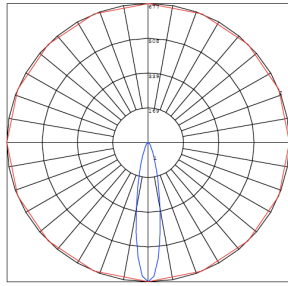

Photometrics: EL-WP

BUG Rating: B0-U1-G0