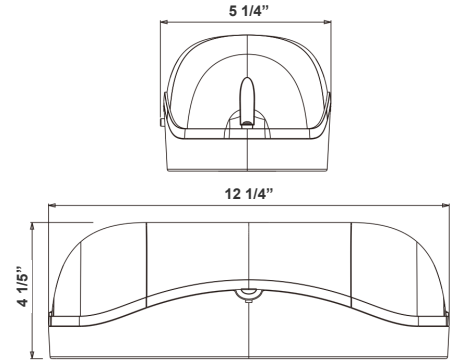

Customer Name: _____

Project Name: _____

Note: _____

Type: _____

4 1/5" (H) x 12 1/4" (W) x 5 1/4" (D)

Features

- Innovative, Easy Installation in Minutes
- Injection-Molded Thermoplastic ABS Housing, UL 94V-0 Flame Rating.
- 3-Year Warranty
- High Impact Thermo-Plastic Emergency Light with Polycarbonate Cover Available in Wet location with Seamless Silicon Gasket

Technical Specifications

Electrical:

- Voltage: 120-277V / 50-60Hz
- Power Factor: >0.90
- Wattage: 6W Per Head
- Efficacy: 76 LPW

Mechanical:

- Mounting: wall mounting with KO's in Back Plate
- Universal J-box Mounting Pattern
- Maximum 24 hours for Full Recharge Time
- Test Switch and Charge Indicator
- Operating temperature: 68-122°F
- Rated life: 90-minute rated
- White Finish
- IP 65, Indoor Use only