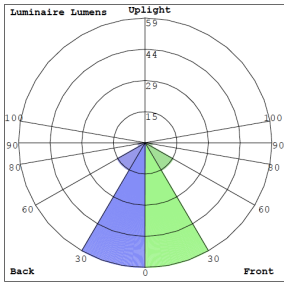

Photometrics: EL-WP

BUG Rating: B0-U1-G0