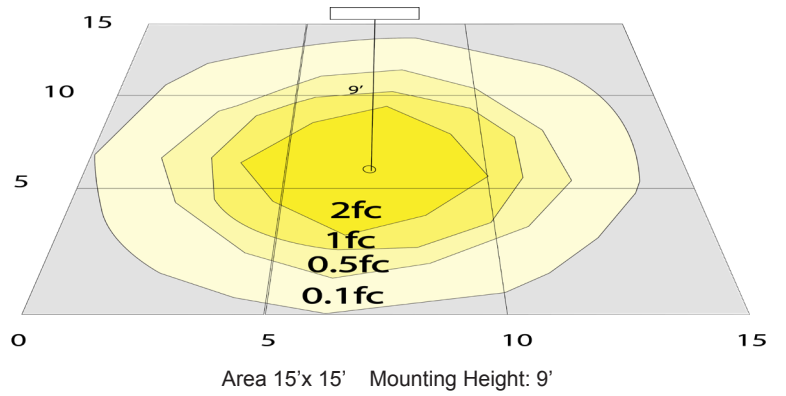

Photometrics: EL-WP

BUG Rating: B0-U1-G0

Other Views:

Performance Table: EL-WP

MODEL NO.	Wattage	Voltage	Lumens	Color Temp.	BUG Rating	LPW
EL-WP	6W Per Head	120/277V	454LM	6151K	B0-U1-G0	76

Sample Ordering

Model

EL-WP

Other Models: