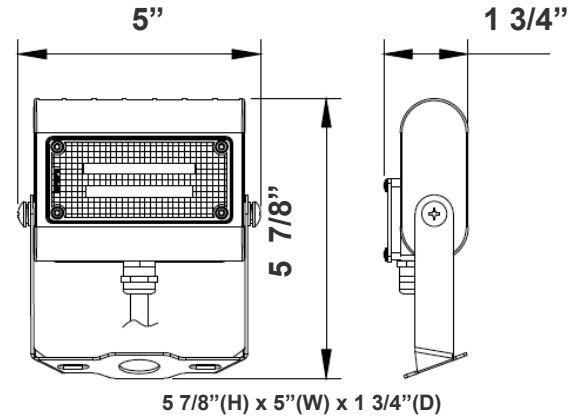

Customer Name: _____
Project Name: _____
Note: _____ Type: _____