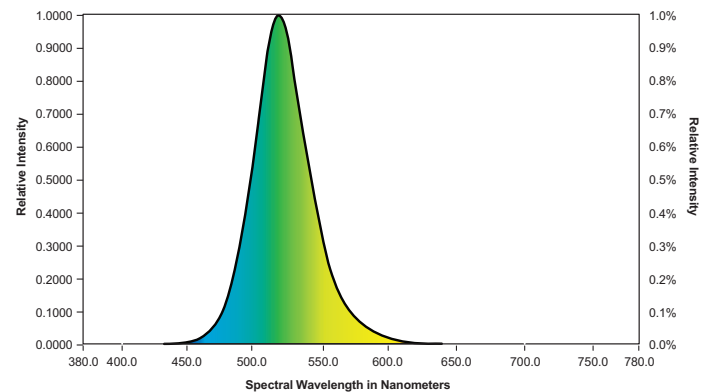

### COMPETITORS' GREEN SPECTRUM

Exposure to blue and red spectrum during a dark cycle can harm the growth of the plant.