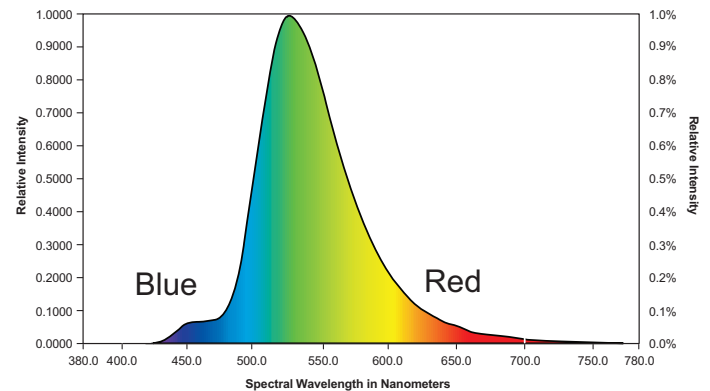

### COMPETITORS' GREEN SPECTRUM

Exposure to blue and red spectrum during a dark cycle can harm the growth of the plant.