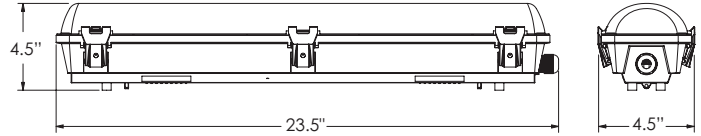

## WEIGHTS

Model	Unit	Packaged Weight
GLE-GL	4.5 lbs (2.04kgs)	5.9 lbs (2.67kgs)
GLE-GL-277	4.8 lbs (2.17kgs)	6.2 lbs (2.81kgs)
GLE-GL-BB	5.1 lbs (2.31kgs)	6.5 lbs (2.95kgs)