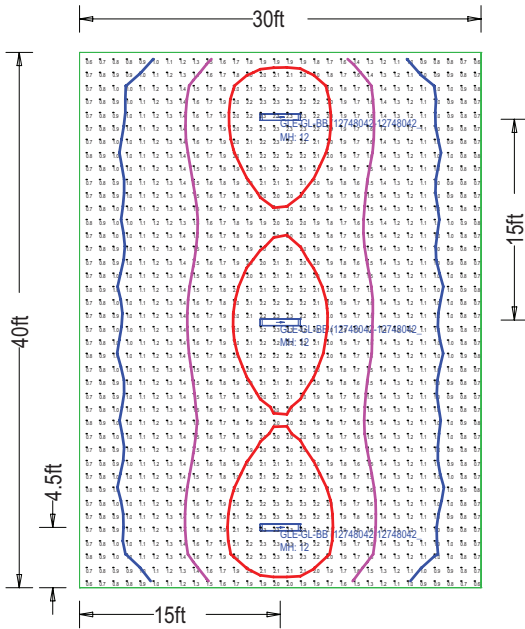

BATTERY BACKUP - FLOWER ROOM TYPICAL LAYOUT*

*Custom Egress Layouts Provided at Request