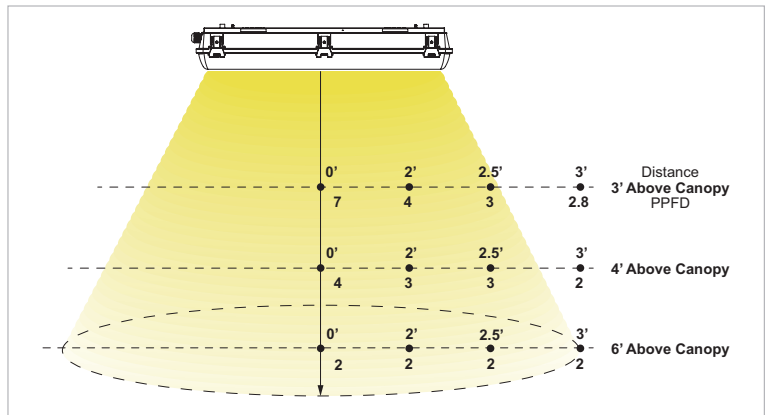

LIGHT DISTRIBUTION PERFORMANCE

Mounting height varies depending on the application.

Luminaire Schedule						
Symbol	Luminaire Qty	Luminaire Part Number	Luminaire Height	Arrangement	Luminaire Lumens	LLF
	3	GLE-GL-BB	12' - Above Finished Floor	SINGLE	735	1.000

Calculation Summary							
Description	CalcType	Units	Avg	Max	Min	Avg/Min	Max/Min
FLOWER ROOM	Illuminance	Fc	1.44	2.3	0.6	2.40	3.83