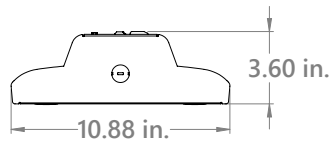

Lumen 30–36K

Max Weight: 10 lbs