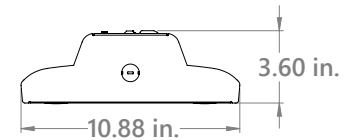

Lumen 48K

Max Weight: 20 lbs

PACKAGING

Standard pack is job pack/bulk pack consisting of up to 72 fixtures in 2, 16 cell dividers stacked on a 44" x 48" pallet. Two fixtures are placed in each divided cell for quick unload at a job site. Orders of <14 fixtures are typically single pack. Single Pack (i.e. for stocking)—Special Option 1PK. Sensor and corded options can be bulk packed or single packed.