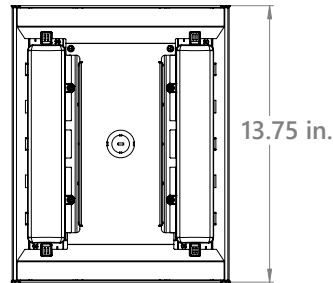

Lumen 30–36K

Max Weight: 10 lbs