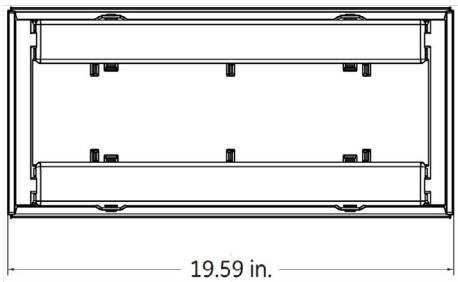

ABC SERIES HIGH BAY LUMINAIRE

Lumen 10–24K

Weight: 6 lbs