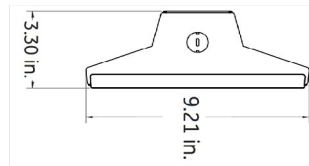

ABC SERIES HIGH BAY LUMINAIRE

Lumen 10–24K

Weight: 6 lbs