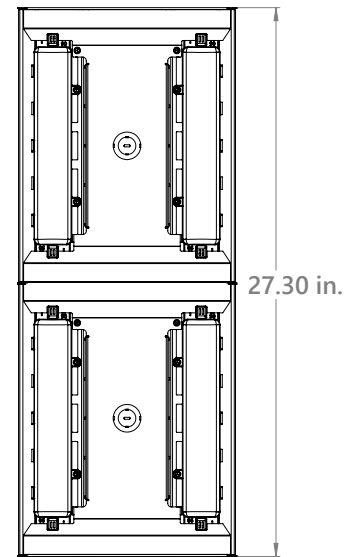

Lumen 48K

Max Weight: 20 lbs

PACKAGING

Standard pack is job pack/bulk pack consisting of up to 72 fixtures in 2, 16 cell dividers stacked on a 44" x 48" pallet. Two fixtures are placed in each divided cell for quick unload at a job site. Orders of <14 fixtures are typically single pack. Single Pack (i.e. for stocking)—Special Option 1PK. Sensor and corded options can be bulk packed or single packed.