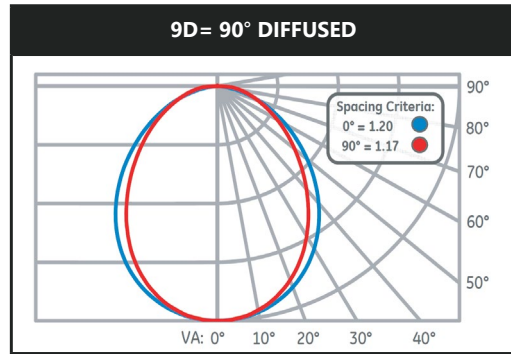

ABC SERIES HIGH BAY LUMINAIRE