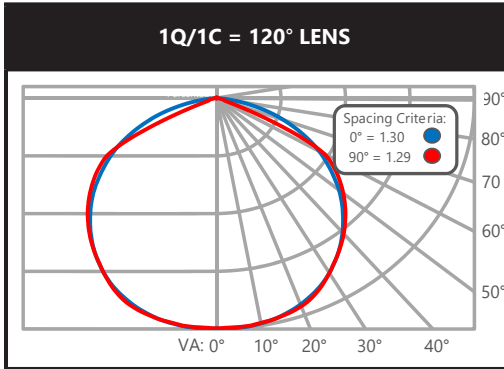

ABC SERIES HIGH BAY LUMINAIRE