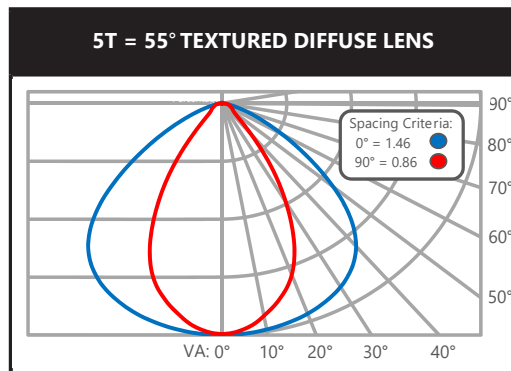

ABC SERIES HIGH BAY LUMINAIRE