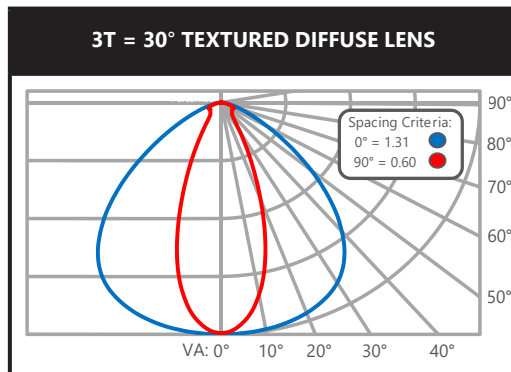

ABC SERIES HIGH BAY LUMINAIRE