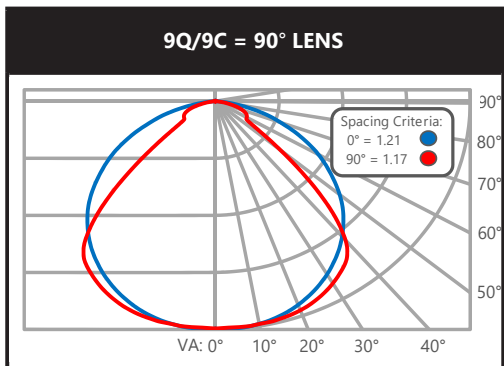

ABC SERIES HIGH BAY LUMINAIRE