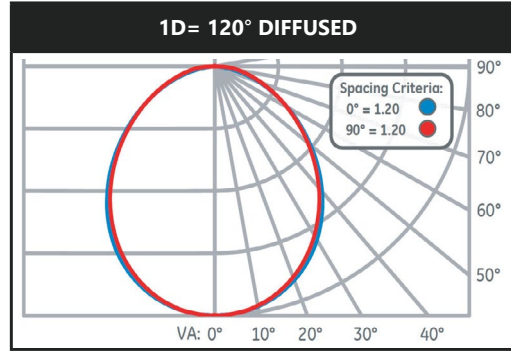

ABC SERIES HIGH BAY LUMINAIRE