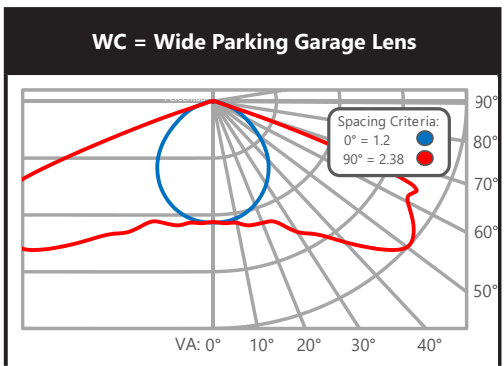

ABC SERIES HIGH BAY LUMINAIRE