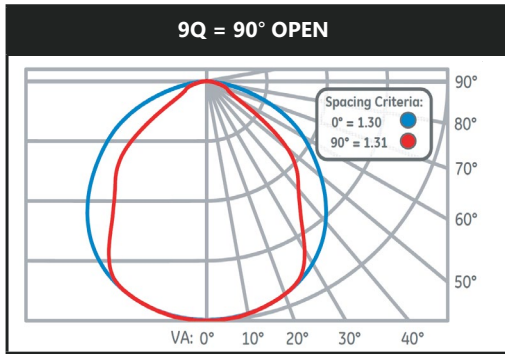

ABC SERIES HIGH BAY LUMINAIRE