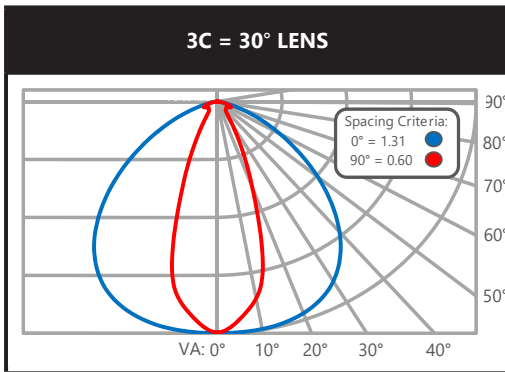

ABC SERIES HIGH BAY LUMINAIRE