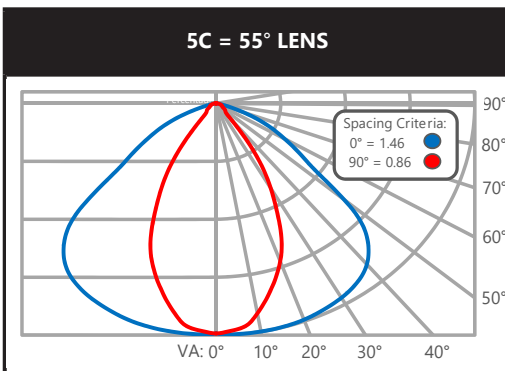

ABC SERIES HIGH BAY LUMINAIRE