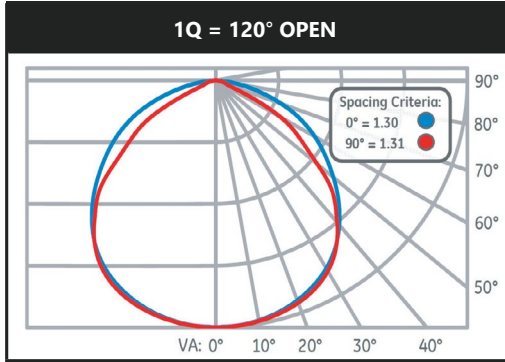

ABC SERIES HIGH BAY LUMINAIRE