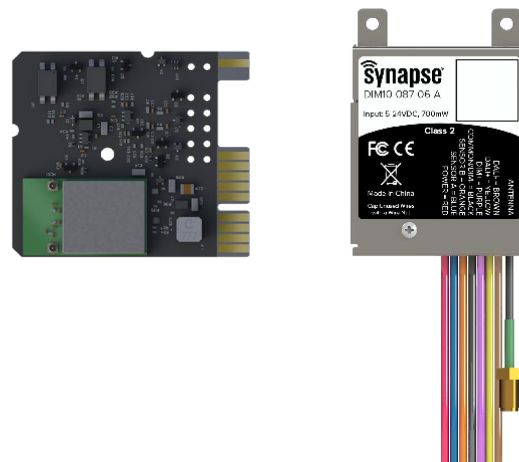

Product #	Description
SS450-002	WiFi and Verizon 4G LTE enabled, wall mount bracket; 4 Antennas
Dimensions	6.8" L x 4.6" W x 1.4" H (173mm L x 117mm W x 36mm H) without antennas
Operating Environment**	-40° C to +70° C Indoor Use Only
Mounting	DIN rail or Wall Mounted
Input Power**	12-24VDC (via Barrel Connector or Terminal Block Connector) Includes 100-240VAC, 15W AC adapter
Cellular	Verizon 4G LTE
Wi-Fi	802.11 b/g/n
Radio	SNAP 2.4GHz ; 802.15.4 +20 dBm Transmit Power -103 dBm Receive Sensitivity
Certifications	FCC, IC, cULus
Warranty*	5 Years

Due to continuous product improvements, specification and/or equipment updates may change without notice.

FEATURES

- 4 Antennas
- 1 Power Supply
- Mounting Template
- Terminal Block Connector
(for alternate power connection)
- Quick Install Guide

Outdoor On-Site Controller option:

Product #	Description
CBSSW-450-002	Central Base Station SS450-based Model with 5-button switch and NEMA 4X enclosure

Supported Wireless Controllers:

Product #	Description
DIM10-087-06	DC Power Light Controller
DIM10-087-6A	DC Power Light Controller in metal case
DIM10-250-11	120-277V, Power Monitoring, 5 Amp Relay, Cased, Sensor Input, Sensor Power Supply
TL7-xx	Twist-lock Wireless Lighting Controllers with built-in Photocell

Twist Lock Controllers TL7-xx

Embedded Controllers DIM10-087-06/06-A

Due to continuous product improvements, specification and/or equipment updates may change without notice.

SLG Control Enabled Luminaires