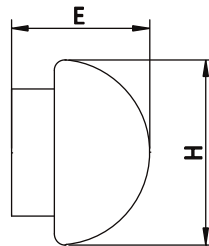

Vanity

Features

Housing

Die-formed Cold-rolled Steel
Finish Option: -08 Gray / Silver -30 Oil Rubbed Bronze

Optical

Shade: High Transmission Acrylic Create Excellent Light Distribution and Uniformity
LED: High Efficiency, High CRI, Binned and Mixed to Reach Uniform Light.

Electrical

High Power Factor, Low THD

Lamp

LED Type: Built-in (Color Temperature Option – 3500K, 4000K, 5000K)
MCT Type: Adjustable Multiple Color Temperature (3000K, 3500K, 4000K)
GU24 CFL Type: Color Temperature Option – 2700K, 4000K

Certification

UL/cUL or ETL/cETL Listed, Suitable for Damp Locations

Warranty

5 Years Warranty on Driver and LED Module

LED Type

Model	Input Voltage	Input Wattage	LED CT / CRI	Lumen (TYP)	Dimension (L X H X E)	Finish	Energy Star
FL2103D-B-xxxxK	120V ~ 277V	23W	3000K / 80	2200	24.5" x 5.5" x 4.0"	Silver / Plastic	Yes
FL2105D-B-xxxxK	120V ~ 277V	36W	3000K / 80	3260	36.5" x 5.5" x 4.0"	Silver / Plastic	Yes
FL2106D-B-xxxxK	120V ~ 277V	46W	3000K / 80	4600	48.5" x 5.5" x 4.0"	Silver / Plastic	Yes
FL2103D-B-MCT	120V ~ 277V	23W	3000K / 80	2200	24.5" x 5.5" x 4.0"	Gray / Silver	Yes
FL2105D-B-MCT	120V ~ 277V	36W	3000K / 80	3500	36.5" x 5.5" x 4.0"	Gray / Silver	Yes
FL2106D-B-MCT	120V ~ 277V	46W	3000K / 80	4700	48.5" x 5.5" x 4.0"	Gray / Silver	Yes

LED Type

Model	Input Voltage	Input Wattage	LED CT / CRI	Lumen (TYP)	Finish	Dimension (L X H X E)	Energy Star
3-0115D-xxxxK	120V	14W	3000K / 80	1120	Silver / Plastic	12.2" x 5.5" x 4.0"	Yes
3-0615D-xxxxK	120V	15W	3000K / 80	1200	Silver / Plastic	18.2" x 5.5" x 4.0"	Yes

CFL Type

Model	Input Voltage	Lamp	Finish	Shade	Dimension (L X H X E)	Energy Star
3-0115PG-218	120V	2 x 18W GU24	Silver / Plastic	Acrylic	12.2" x 5.5" x 3.5"	
3-0615PG-223	120V	2 x 23W GU24	Silver / Plastic	Acrylic	18.2" x 5.5" x 3.5"	
3-0515PG-223	120V	2 x 23W GU24	Silver / Plastic	Acrylic	24.2" x 5.5" x 3.5"